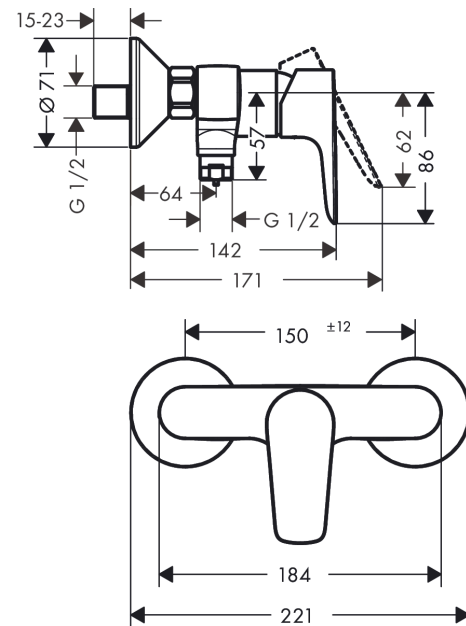

Talis E
Single lever manual shower mixer for exposed installation
 Surfaces: **chrome** Art. no. : **71760000**

Description

product features

- Connection type: S connections
- Centre distance: 150 mm ± 12 mm
- Flow rate of hand shower (at 3 bar): 17 l/min
- ceramic cartridge
- Maximum temperature can be adjusted on installation
- non-return valve
- hose connection 1/2"
- non-thermostatic
- operating pressure: min. 1 bar / max. 10 bar

Article Details

Price excl. VAT

£ 140.83

Product image

Scale drawing

Flowchart