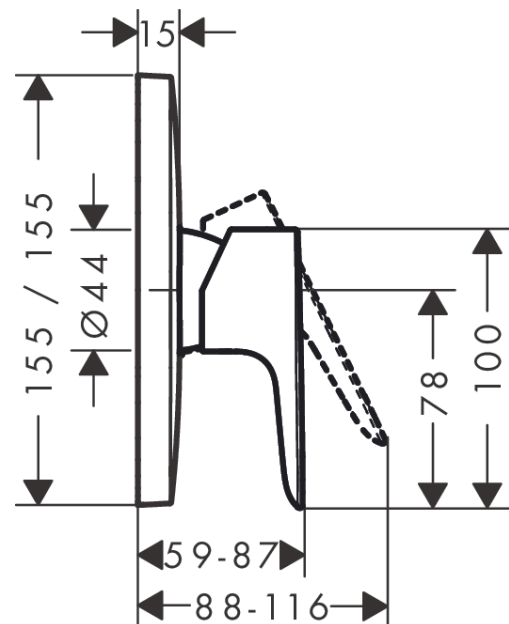

Talis E

Single lever manual shower mixer soft cube for concealed installation

Surfaces: **chrome** Art. no. : **71765000**

Description

product features

- designed to run 1 outlet
- Connection type: basic set
- Flow rate (at 3 bar): 29.3 l/min
- ceramic cartridge
- Maximum temperature can be adjusted on installation
- non-thermostatic
- operating pressure: min. 1 bar / max. 10 bar

Article Details

Price excl. VAT

£ 111.67

Product image

Scale drawing

Flowchart