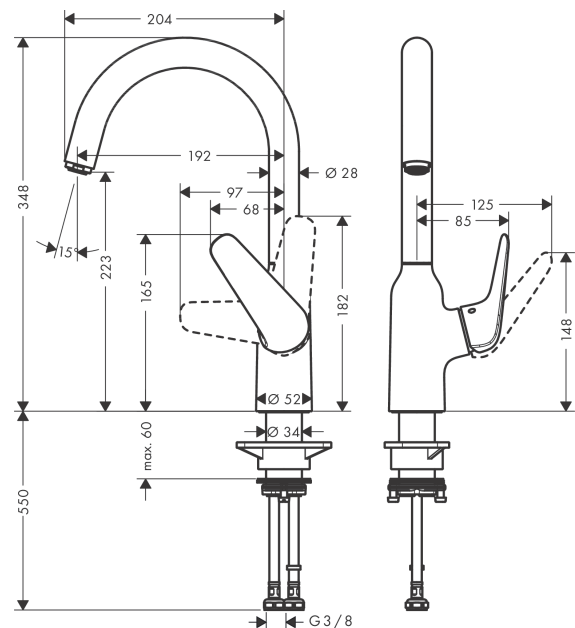

Focus M42

Single lever kitchen mixer 220, single spray mode

Surfaces: **chrome** Art. no. : **71802000**

Description

product features

- ComfortZone 220 provides space for greater freedom of movement
- Swivel spout 360°
- normal spray
- Flow rate (at 3 bar) 10 l/min
- Operating pressure: min. 1 bar/max. 10 bar
- ceramic cartridge
- 3/8" hose connections
- WRAS 1901311
- WRAS 1901311
- KIWA UK 1901718

Article Details

Price excl. VAT

£ 166.67

Technology

Certificates

kiwa

Product image

Scale drawing

Flowchart