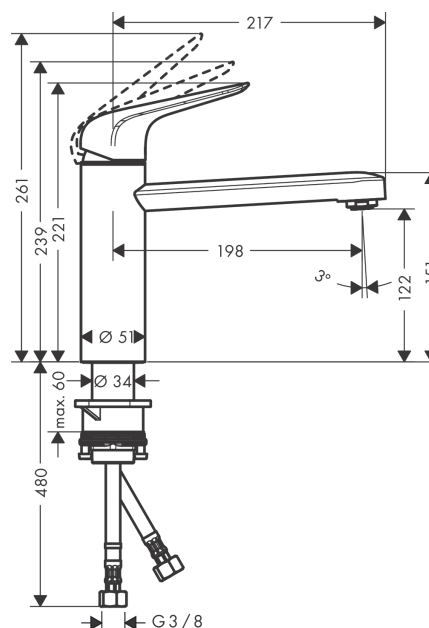

Focus M42

Single lever kitchen mixer 120 CoolStart, EcoSmart, single spray mode

Surfaces: chrome Art. no. : 71805000

Description

product features

- ComfortZone 120 provides space for greater freedom of movement
- Swivel spout 360°
- normal spray
- Flow rate (at 3 bar) 12 l/min
- Operating pressure: min. 1 bar/max. 10 bar
- ceramic cartridge
- 3/8" hose connections
- WRAS 1901312
- WRAS 1901312
- KIWA UK 1901719

Article Details

Price excl. VAT

£ 121.67

Technology

Certificates

kiwa

Product image

Scale drawing