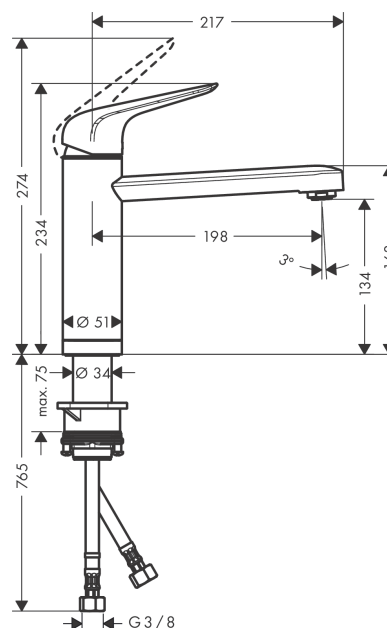

Focus M42

Single lever kitchen mixer 120 with collapsible body, single spray mode

Surfaces: chrome Art. no. : 71807000

Description

product features

- ComfortZone 120 provides space for greater freedom of movement
- Swivel spout 360°
- installation in front of the window
- installation in front of the window, can be laid flat, base height 51 mm
- normal spray
- Flow rate (at 3 bar) 12 l/min
- Operating pressure: min. 1 bar/max. 10 bar
- ceramic cartridge
- 3/8" hose connections

Article Details

Price excl. VAT

£ 152.50

Technology

Certificates

kiwa

Product image

Scale drawing