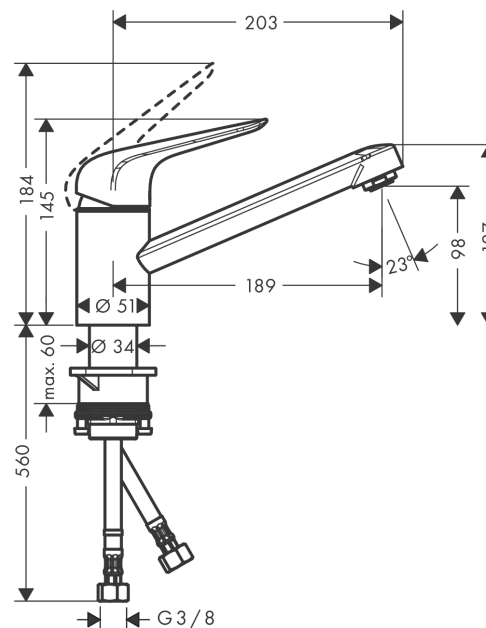

Focus M42

Single lever kitchen mixer 100, single spray mode

Surfaces: **stainless steel finish** Art. no. : **71808800**

Description

product features

- ComfortZone 100 provides space for greater freedom of movement
- Swivel spout 360°
- normal spray
- Flow rate (at 3 bar) 12 l/min
- Operating pressure: min. 1 bar/max. 10 bar
- ceramic cartridge
- 3/8" hose connections
- WRAS 1901312
- WRAS 1901312
- KIWA UK 1901719

Article Details

Price excl. VAT

£ 131.67

Technology

Certificates

kiwa

Product image

Scale drawing