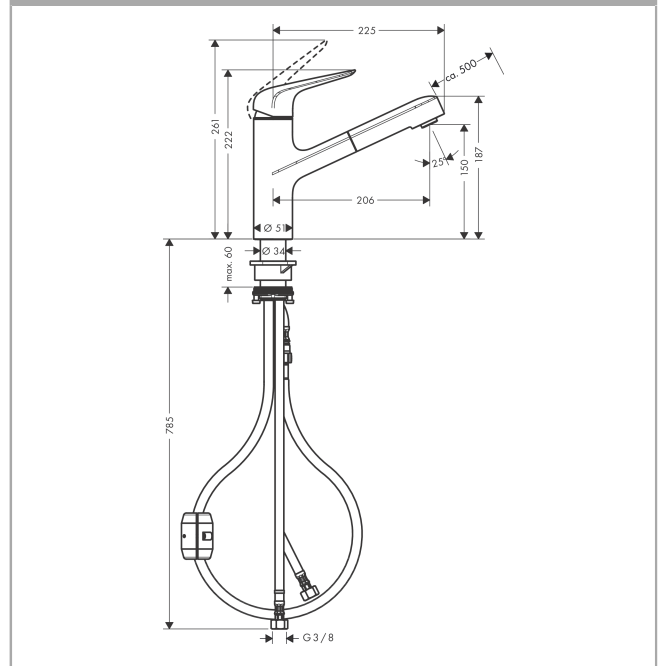

Scale drawing