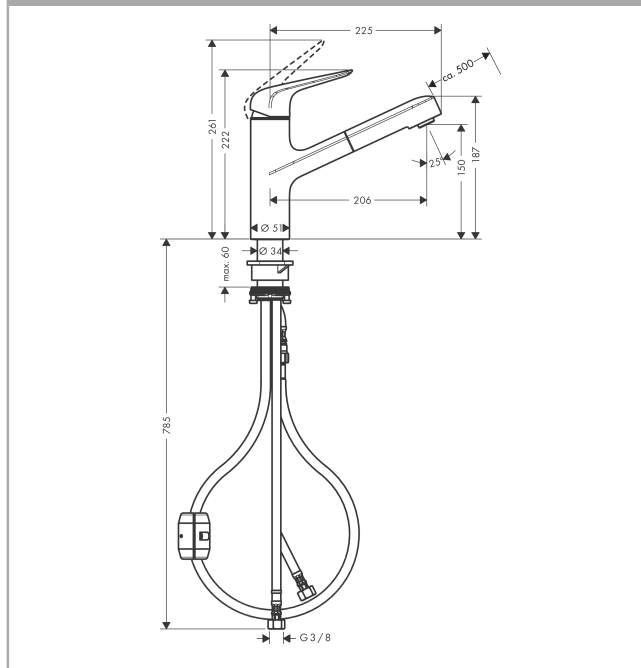

Focus M42

Single lever kitchen mixer 150 with pull-out spout, single spray mode

Surfaces: stainless steel finish Art. no. : 71814800

Description

product features

- ComfortZone 150 provides space for greater freedom of movement
- Swivel spout 120°
- normal spray
- MagFit magnetic shower support
- quick connect hose
- Flow rate (at 3 bar) 10 l/min
- Operating pressure: min. 1 bar/max. 10 bar
- ceramic cartridge
- 3/8" hose connections
- integrated non-return valve

Article Details

Price excl. VAT

£ 216.67

Technology

Certificates

kiwa

Product image

Scale drawing

Flowchart