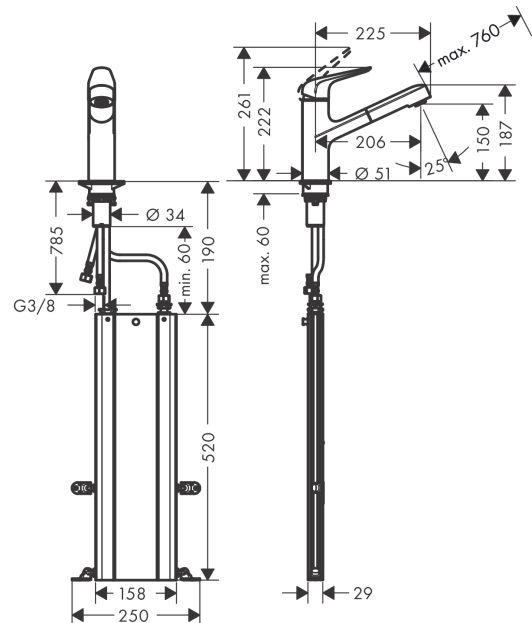

#### product features

- Consists of: hose box
- ComfortZone 150 provides space for greater freedom of movement
- Swivel spout 120°
- normal spray
- MagFit magnetic shower support
- quick connect hose
- Flow rate (at 3 bar) 10 l/min
- Operating pressure: min. 1 bar/max. 10 bar
- ceramic cartridge
- 3/8" hose connections
- integrated non-return valve
- for quiet, smooth and protected hose guidance in the cabinet, under the countertop, with extension length up to 76 cm

### Scale drawing