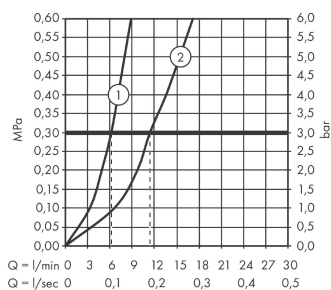

Logis M31

Single lever kitchen mixer 120 CoolStart, EcoSmart, single spray mode

Surfaces: chrome Art. no. : 71837000

Description

product features

- ComfortZone 120 provides space for greater freedom of movement
- Swivel spout 360°
- normal spray
- Flow rate (at 3 bar) 12 l/min
- Operating pressure: min. 1 bar/max. 10 bar
- ceramic cartridge
- 3/8" hose connections
- WRAS 1706025
- WRAS 1706025
- WRAS 1706025

Article Details

Price excl. VAT

£ 105.83

Technology

Certificates

kiwa

Product image

Scale drawing

Flowchart

- ① with flow limiter
- ② without flow limiter