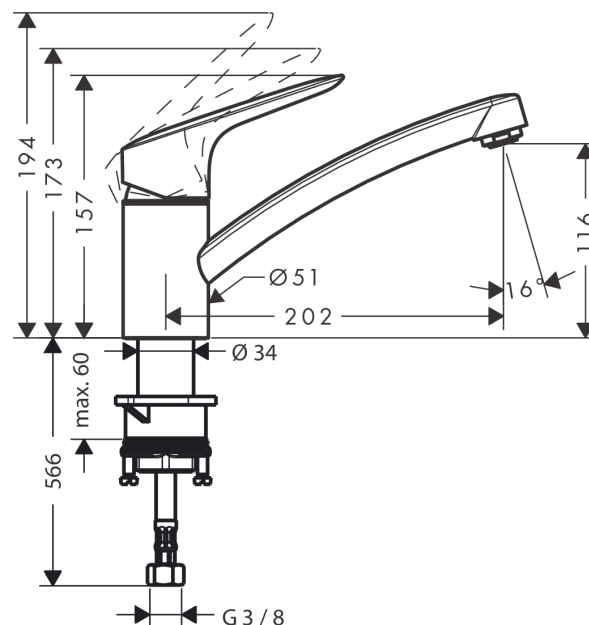

Logis M31

Single lever kitchen mixer 120 CoolStart, EcoSmart, single spray mode

Surfaces: chrome Art. no. : 71837000

Description

product features

- ComfortZone 120 provides space for greater freedom of movement
- Swivel spout 360°
- normal spray
- Flow rate (at 3 bar) 12 l/min
- Operating pressure: min. 1 bar/max. 10 bar
- ceramic cartridge
- 3/8" hose connections
- WRAS 1706025
- WRAS 1706025
- WRAS 1706025

Article Details

Price excl. VAT

£ 105.83

Technology

Certificates

kiwa

Product image

Scale drawing

Flowchart

- ① with flow limiter
- ② without flow limiter