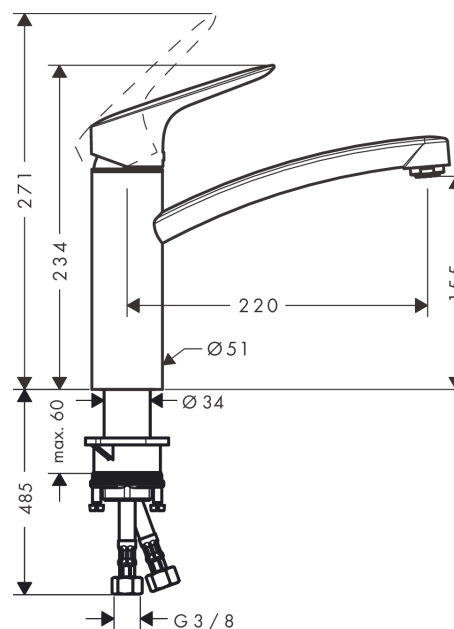

Logis M31

Single lever kitchen mixer 160, CoolStart, EcoSmart, single spray mode

Surfaces: chrome Art. no. : 71839000

Description

product features

- ComfortZone 160 provides space for greater freedom of movement
- Swivel spout 360°
- normal spray
- Flow rate (at 3 bar) 12 l/min
- ceramic cartridge
- 3/8" hose connections
- WRAS 1812025
- WRAS 1812025

Article Details

Price excl. VAT

£ 120.00

Technology

Certificates

kiwa

Product image

Scale drawing