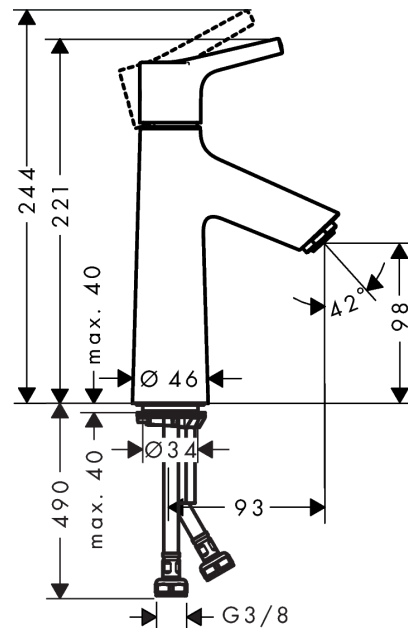

## Scale drawing

**Talis S**  
**Single lever basin mixer 100 without waste**  
 Surfaces: **chrome** Art. no. : **72021000**

**Flowchart**