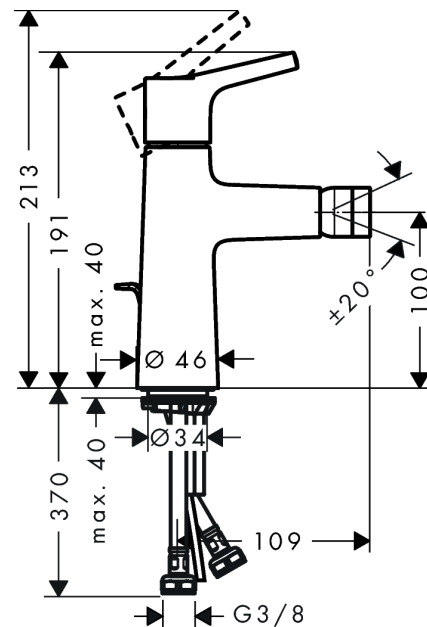

**Talis S**  
**Single lever bidet mixer with pop-up waste**  
 Surfaces: **chrome** Art. no. : **72200000**

#### product features

- Consists of: single lever bidet mixer, waste set
- spout 109 mm long
- with fixed spout
- swivel joint enables directional spray
- normal spray
- Flow rate (at 3 bar): 5 l/min
- Min. operating pressure: 1 bar
- Max. operating pressure: 10 bar
- ceramic cartridge
- Maximum temperature can be adjusted on installation
- Material waste set: metal
- 3/8" hose connections

### Scale drawing