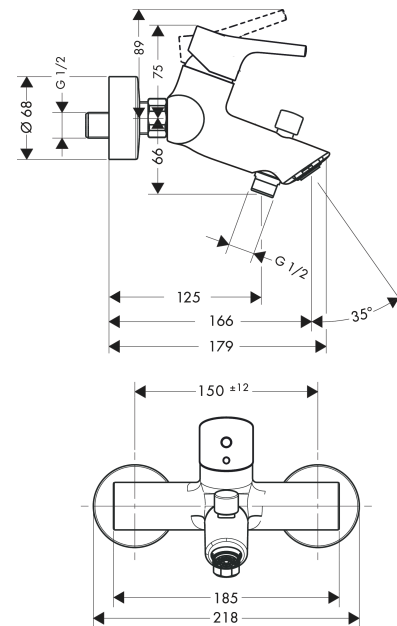

Talis S
Single lever manual bath mixer for exposed installation
 Surfaces: **chrome** Art. no. : **72400000**

Description

product features

- spout 166 mm long
- designed to run 2 outlets
- Connection type: S connections
- Centre distance: 150 mm ± 12 mm
- Spray type mixer: normal spray
- Flow rate for bath spout (at 3 bar): 20 l/min
- Flow rate of hand shower (at 3 bar): 14 l/min
- ceramic cartridge
- Maximum temperature can be adjusted on installation
- automatically reverts from shower to bath spout when turned off
- Intrinsically safe against backflow
- with silencer
- exposed design allows easy installation, all working parts are outside of the wall
- operating pressure: min. 1 bar/max. 10 bar

Article Details

Price excl. VAT

£ 184.17

Technology

Product image

Scale drawing

Talis S
Single lever manual bath mixer for exposed installation
 Surfaces: **chrome** Art. no. : **72400000**

Flowchart