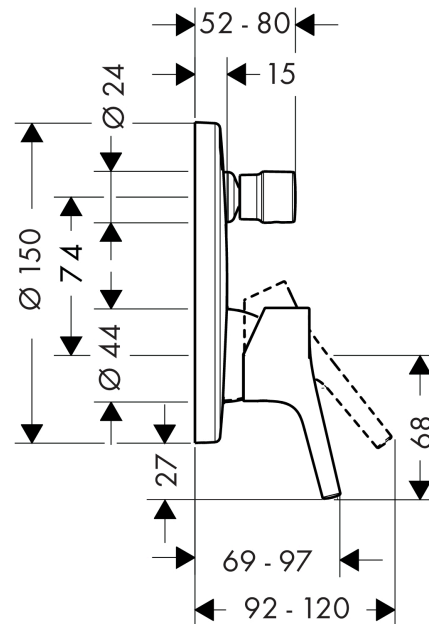

Talis S
Single lever manual bath mixer for concealed installation
 Surfaces: **chrome** Art. no. : **72405000**

Description

product features

- designed to run 2 outlets
- Connection type: basic set
- ceramic cartridge
- Maximum temperature can be adjusted on installation
- automatically reverts from shower to bath spout when turned off
- with silencer
- concealed installation
- Noise class: I
- non-thermostatic
- operating pressure: min. 1 bar/max. 10 bar
- WRAS 1901001
- WRAS 1901001

Article Details

Price excl. VAT

£ 154.17

Certificates

Product image

Scale drawing

Talis S
Single lever manual bath mixer for concealed installation
 Surfaces: **chrome** Art. no. : **72405000**

Flowchart