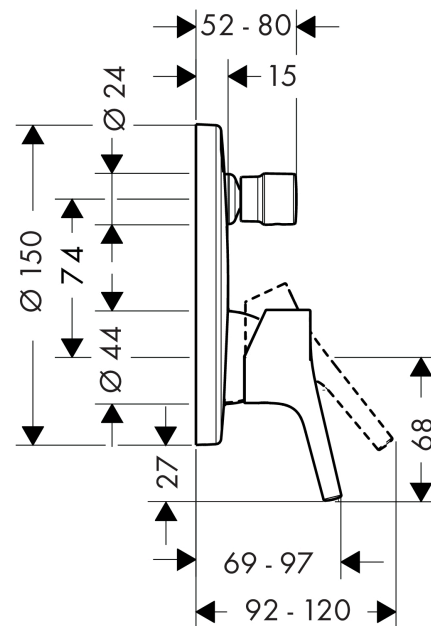

Talis S

Single lever manual bath mixer for concealed installation with integrated backflow prevention

Surfaces: **chrome** Art. no. : **72406000**

Description

product features

- Connection type: basic set
- ceramic cartridge
- Min. operating pressure: 1 bar
- Max. operating pressure: 10 bar
- Maximum temperature can be adjusted on installation
- automatically reverts from shower to bath spout when turned off
- Non-return valve
- with silencer
- concealed installation
- Noise class: I

Article Details

Price excl. VAT

£ 262.50

Product image

Scale drawing

Flowchart