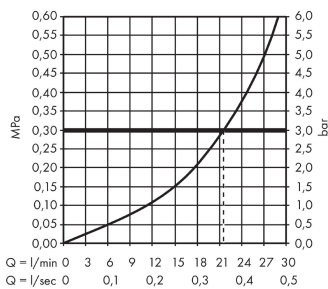

Talis S

Bath spout

Surfaces: **chrome** Art. no. : **72410000**

Description

product features

- Connection type: 3/4"
- with silencer
- with escutcheon
- spout 175 mm long
- wall-mounted
- normal spray
- operating pressure: min. 1 bar/max. 10 bar
- WRAS 1704041
- WRAS 1704041
- WRAS 1704041

Article Details

Price excl. VAT

£ 95.83

Certificates

Product image

Scale drawing

Flowchart

The consumption was measured in combination with the appropriate fittings (thermostat/mixer/in-wall valve) to reflect actual application in practice.