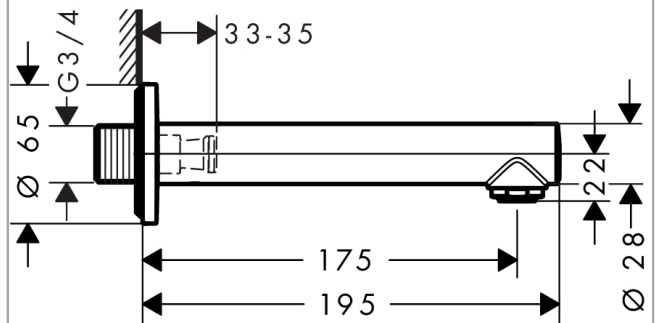

Talis S

Bath spout

Surfaces: **chrome** Art. no. : **72410000**

Description

product features

- Connection type: 3/4"
- with silencer
- with escutcheon
- spout 175 mm long
- wall-mounted
- normal spray
- operating pressure: min. 1 bar/max. 10 bar
- WRAS 1704041
- WRAS 1704041
- WRAS 1704041

Article Details

Price excl. VAT

£ 95.83

Certificates

Product image

Scale drawing

Flowchart

The consumption was measured in combination with the appropriate fittings (thermostat/mixer/in-wall valve) to reflect actual application in practice.