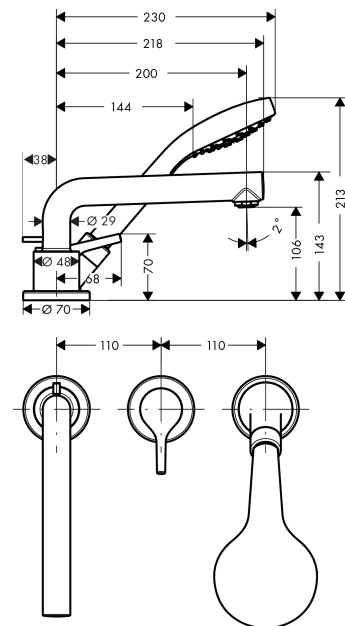

##### product features

- Consists of: 3-hole rim-mounted single lever bath mixer, hand shower, Secuflex hose set
- spout 200 mm long
- designed to run 2 outlets
- Spray type mixer: normal spray
- Spray type hand shower: Rain
- Maximum pull-out length of hand shower: 1.10 m
- Flow rate (at 3 bar): 22 l/min
- ceramic cartridge
- Maximum temperature can be adjusted on installation
- operating pressure: min. 1 bar/max. 10 bar

#### Scale drawing