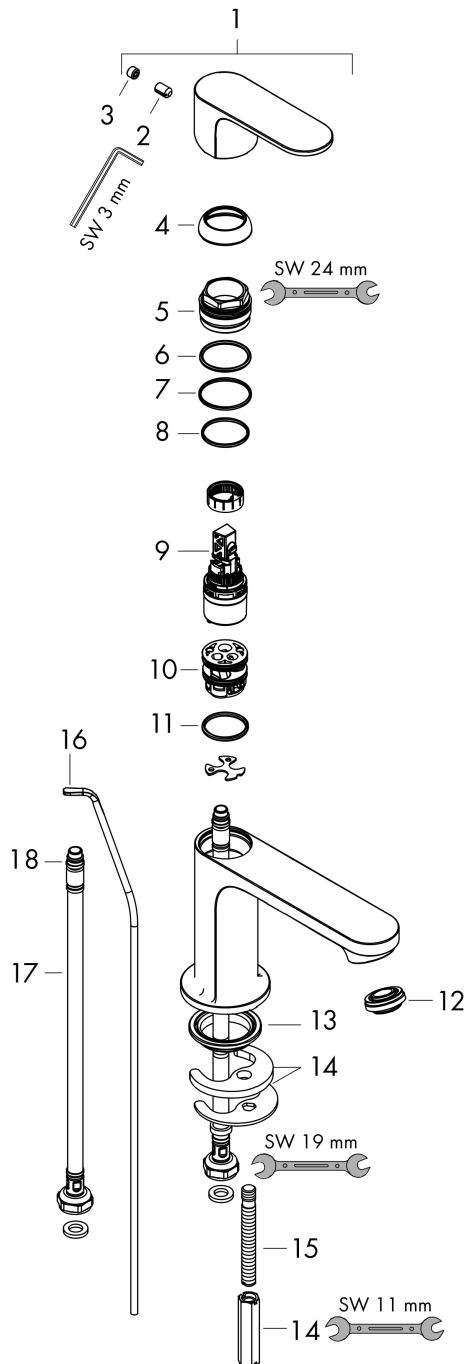

#### product features

- Consists of: single lever basin mixer, waste set
- ComfortZone 110 provides space for greater freedom of movement
- spout 133 mm long
- spout height: 109 mm
- Handle variant: Lever
- free-standing installation
- Spray pattern: normal spray
- Maximum flow rate (at 3 bar): 5 l/min
- Min. operating pressure: 1 bar
- Max. operating pressure: 10 bar
- ceramic cartridge
- pop-up waste set 1¼"
- Material waste set: metal
- WRAS 2304315
- WRAS 2304315 - Approval letter 2304315

### Scale drawing

**Rebris S**

**Single lever basin mixer 110 CoolStart with metal pop-up waste set**

Finish: **Chrome** Art. no. : **72527000**

**Flowchart**

**Rebris S**  
**Single lever basin mixer 110 CoolStart with metal pop-up waste set**  
 Finish: **Chrome** Art. no. : **72527000**

**Exploded Drawing**

Year of production: >10/22

### Spare part list

Year of production: >10/22

Pos.	Description	Art. no.	Price	PU
1	handle	94644000	-	1
2	hollow set screw M6x10 DIN 916	96029000	-	1
3	screw cover	95704000	-	1
4	flange	98863000	-	1
5	nut	98864000	-	1
6	O-ring 24x2	98388000	-	1
7	O-ring 27x1,5	92527000	-	1
8	O-ring 25x1,5	98146000	-	1
9	cartridge, assy	95973001	-	1
10	adapter for cartridge	95975000	-	1
11	O-ring 23x2	98398000	-	1
12	aerator M24x1 (5 l/min)	94364000	-	1
13	seal Ø 42	98722000	-	1
14	fixing set	96016000	-	1
15	screw M8 x 68	97736000	-	1
16	pull rod	96657000	-	1
17	connection hose 450 mm M8x0,75 G3/8	97206000	-	1
18	O-ring 6,6x1,6	93019000	-	1
a	pop up waste	94139000	-	1
b	pop up waste	94139007	-	1