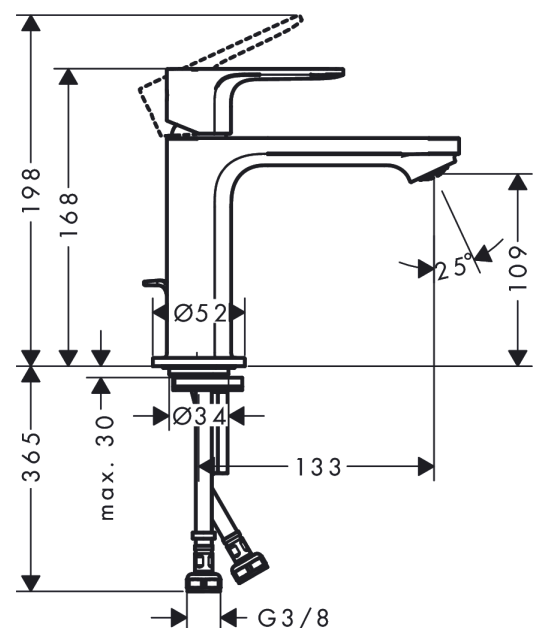

Scale drawing