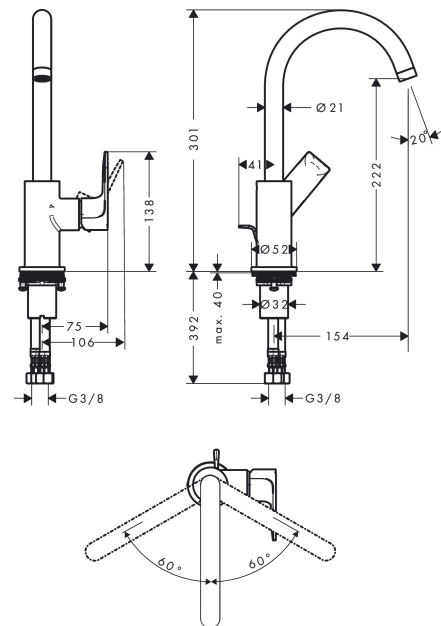

### Single lever basin mixer 210 with swivel spout and pop-up waste set

Finish: **Chrome** Art. no. : **72576000**

##### product features

- Consists of: single lever basin mixer, waste set
- ComfortZone 210 provides space for greater freedom of movement
- spout 154 mm long
- spout height: 222 mm
- Handle variant: Lever
- free-standing installation
- Swivel spout 120°
- Spray pattern: normal spray
- Maximum flow rate (at 3 bar): 5 l/min
- Min. operating pressure: 1 bar
- Max. operating pressure: 10 bar
- ceramic cartridge
- pop-up waste set 1¼"
- Material waste set: synthetic
- WRAS 2303339

#### Scale drawing

**Rebris E**

**Single lever basin mixer 210 with swivel spout and pop-up waste set**

Finish: **Chrome** Art. no. : **72576000**

**Flowchart**

### Spare part list

Year of production: >06/22

Pos.	Description	Art. no.	Price	PU
1	spout cpl.	95494000	-	1
2	aerator M18x1 (5 l/min)	95387000	-	1
3	O-ring 11x2	98127000	-	1
4	O-ring 13x1	98386000	-	1
5	screw cover	95181000	-	1
6	handle	94647000	-	1
7	hollow set screw M6x10 DIN 916	96029000	-	1
8	screw cover	95704000	-	1
9	flange	95493000	-	1
10	nut	95178000	-	1
11	cartridge, assy	95973001	-	1
12	seal	98865000	-	1
13	flat seal	98749000	-	1
14	fixing set (Ø 32)	13961000	-	1
15	lever collar	97548000	-	1
16	fixation extension 35 mm	13898000	-	1
17	connection hose 450 mm M8x0,75 G3/8	97206000	-	1
18	O-ring 7x1,5	98422000	-	1
19	pull rod	96657000	-	1
a	pop up waste	92168000	-	1
b	O-ring 24x2	98388000	-	1