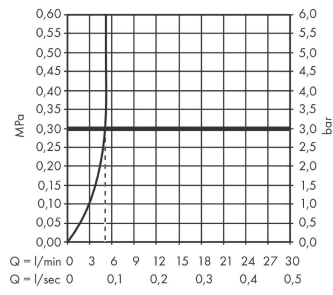

#### Scale drawing

**Rebris E**

**Single lever basin mixer 210 with swivel spout and pop-up waste set**

Finish: **Chrome** Art. no. : **72576000**

**Flowchart**