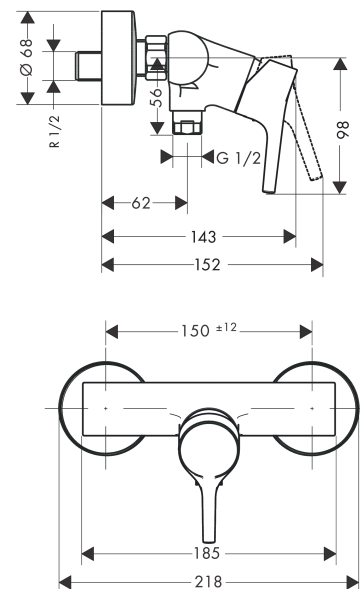

Talis S
Single lever manual shower mixer for exposed installation
 Surfaces: **chrome** Art. no. : **72600000**

Description

product features

- Connection type: S connections
- Centre distance: 150 mm ± 12 mm
- Flow rate of hand shower (at 3 bar): 14 l/min
- ceramic cartridge
- Min. operating pressure: 1 bar
- Max. operating pressure: 10 bar
- Maximum temperature can be adjusted on installation
- non-return valve
- hose connection 1/2"
- non-thermostatic

Article Details

Price excl. VAT

£ 145.00

Product image

Scale drawing

Flowchart