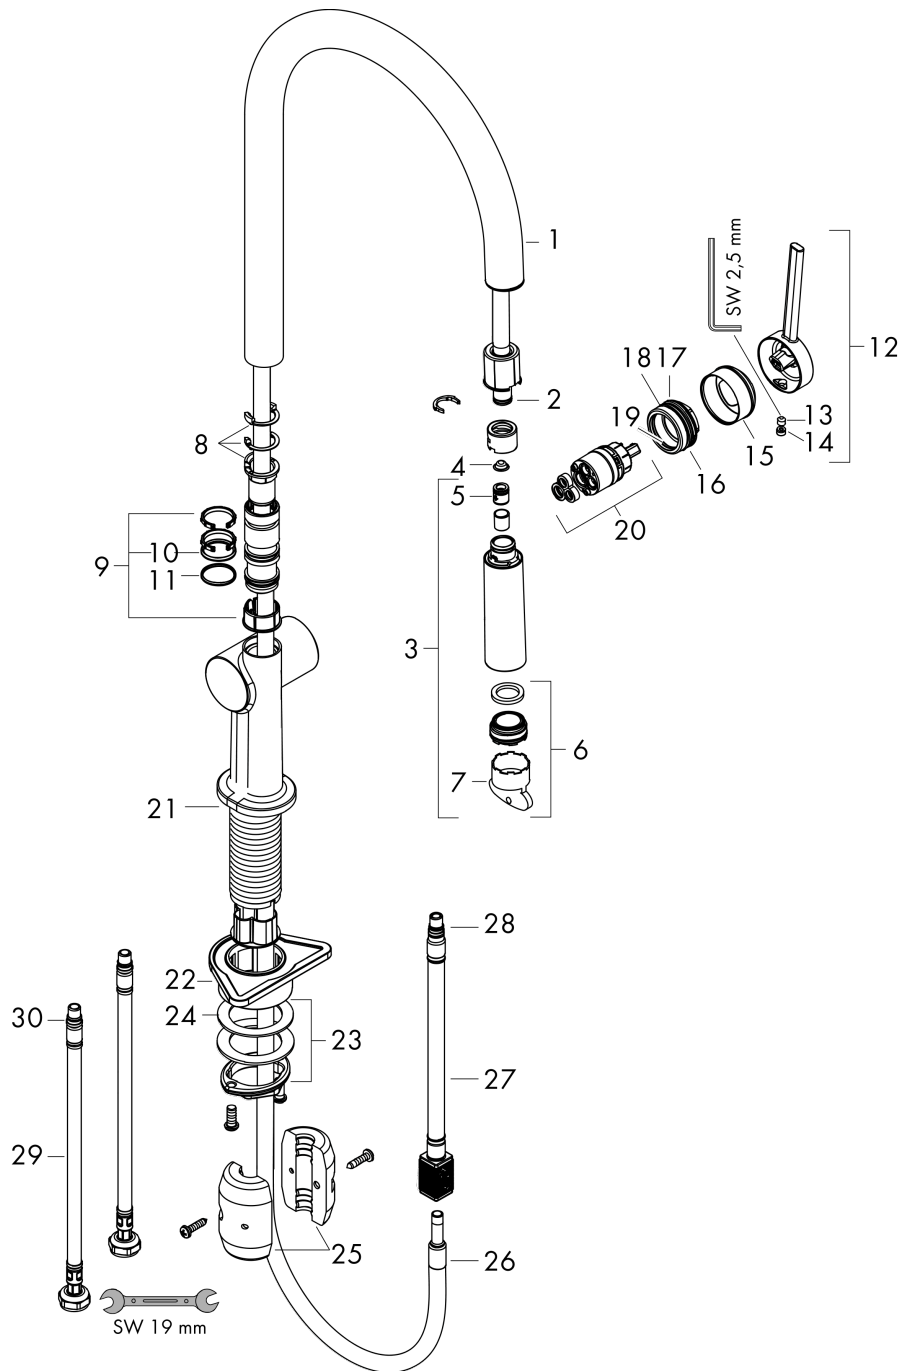

Talis M54

Single lever kitchen mixer 210 with pull-out spout, single spray mode

Finish: **Stainless Steel Finish** Art. no. : **72802800**

Description

product features

- ComfortZone 210 provides space for greater freedom of movement
- Swivel spout adjustable in 4 steps 60°, 110°, 150° or 360°
- normal spray
- quick connect hose
- Maximum flow rate (at 3 bar): 7 l/min
- Operating pressure: min. 1 bar/max. 10 bar
- ceramic cartridge
- 3/8" hose connections
- integrated non-return valve
- extension length up to 50 cm
- tap hole with Ø 35 mm required

Scale drawing

Talis M54

Single lever kitchen mixer 210 with pull-out spout, single spray mode

Finish: **Stainless Steel Finish** Art. no. : **72802800**

Flowchart

Talis M54

Single lever kitchen mixer 210 with pull-out spout, single spray mode

Finish: **Stainless Steel Finish** Art. no. : 72802800

Exploded Drawing

Year of production: >12/19

Talis M54

Single lever kitchen mixer 210 with pull-out spout, single spray mode

Finish: **Stainless Steel Finish** Art. no. : **72802800**