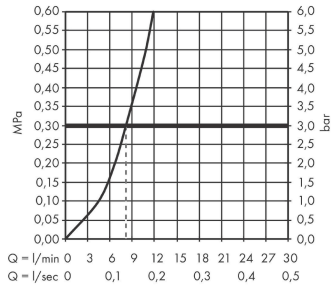

Scale drawing

Talis M54

Single lever kitchen mixer 210 with pull-out spout, single spray mode

Finish: **Stainless Steel Finish** Art. no. : **72802800**

Flowchart

Talis M54

Single lever kitchen mixer 210 with pull-out spout, single spray mode