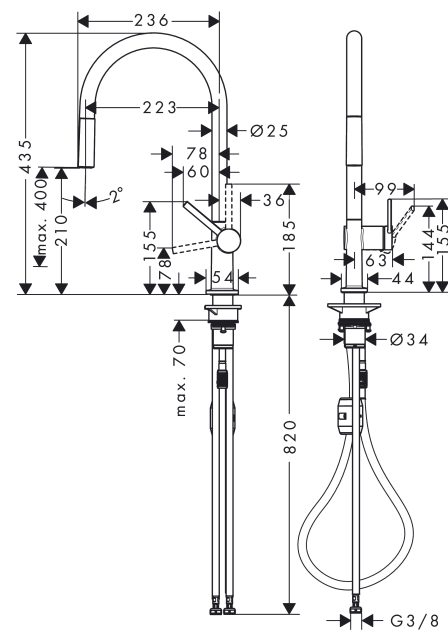

Talis M54

Single lever kitchen mixer 210 with pull-out spout, single spray mode

Finish: **Stainless Steel Finish** Art. no. : **72802800**

Description

product features

- ComfortZone 210 provides space for greater freedom of movement
- Swivel spout adjustable in 4 steps 60°, 110°, 150° or 360°
- normal spray
- quick connect hose
- Maximum flow rate (at 3 bar): 7 l/min
- Operating pressure: min. 1 bar/max. 10 bar
- ceramic cartridge
- 3/8" hose connections
- integrated non-return valve
- extension length up to 50 cm
- tap hole with Ø 35 mm required

Scale drawing

Talis M54

Single lever kitchen mixer 210 with pull-out spout, single spray mode

Finish: **Stainless Steel Finish** Art. no. : **72802800**

Flowchart

Talis M54

Single lever kitchen mixer 210 with pull-out spout, single spray mode

Finish: **Stainless Steel Finish** Art. no. : 72802800

Exploded Drawing

Year of production: >12/19

Talis M54

Single lever kitchen mixer 210 with pull-out spout, single spray mode

Finish: **Stainless Steel Finish** Art. no. : **72802800**