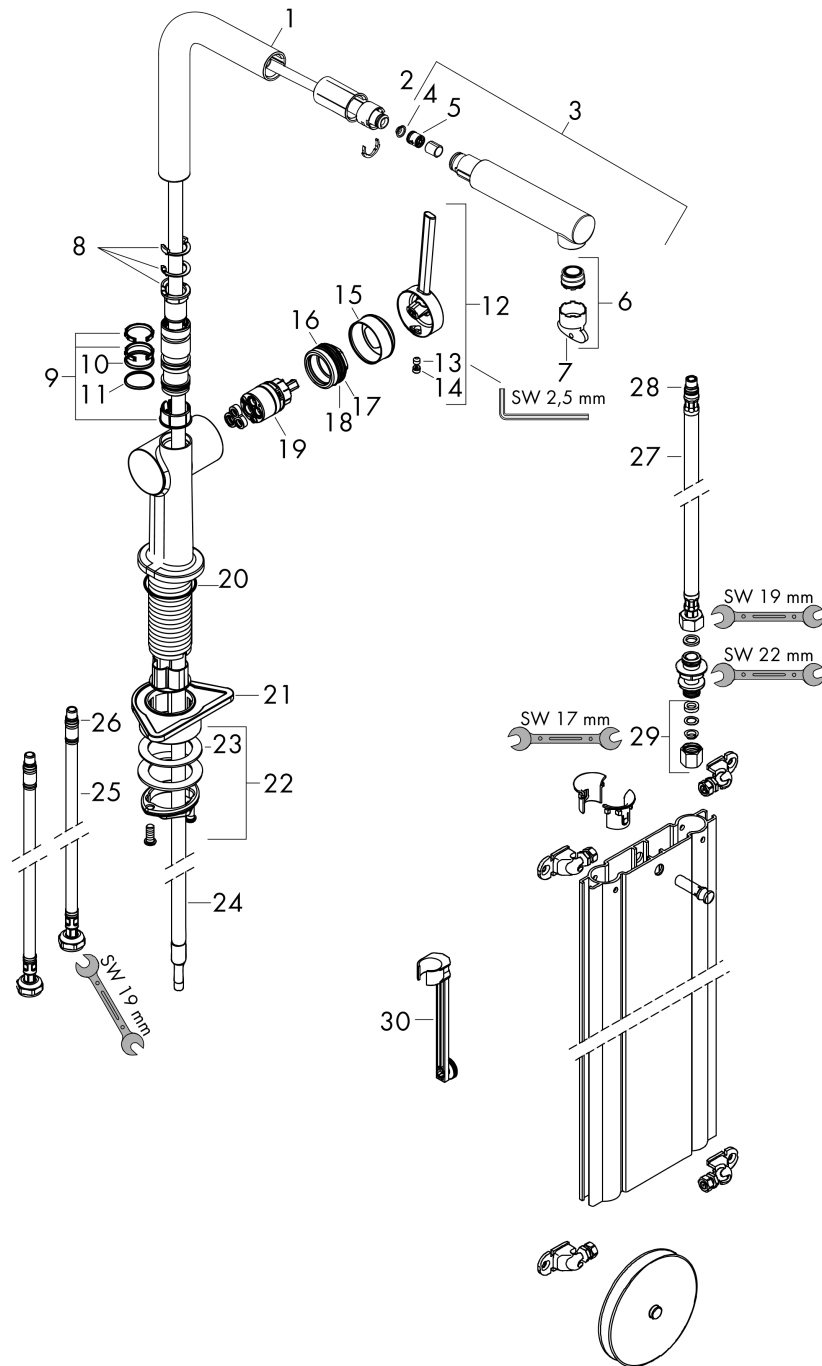

Scale drawing

Talis M54

Single lever kitchen mixer 270 with pull-out spout and sBox, single spray mode

Finish: **Stainless Steel Finish** Art. no. : **72809800**

Flowchart

Talis M54

Single lever kitchen mixer 270 with pull-out spout and sBox, single spray mode

Finish: **Stainless Steel Finish** Art. no. : **72809800**

Exploded Drawing

Year of production: >12/19

Talis M54

Single lever kitchen mixer 270 with pull-out spout and sBox, single spray mode

Finish: **Stainless Steel Finish** Art. no. : **72809800**

Spare part list

Year of production: >12/19

Pos.	Description	Art. no.	Price	PU
1	spout cpl.	93749800	-	1
2	O-ring 8x2	98112000	-	1
3	handspray	93751800	-	1
4	filter	98516000	-	1
5	non return valve DW 10	96456000	-	1
6	spray former	93748000	-	1
7	service tool	93750000	-	1
8	set of locating rings (60° / 110° / 150°)	94911000	-	1
9	set of lever collars	98365000	-	1
10	O-ring 19x2	98426000	-	1
11	O-ring 20x1,5	98197000	-	1
12	handle	93736800	-	1
13	hollow set screw M5x5	98446000	-	1
14	screw cover	93735610	-	1
15	flange	93737800	-	1
16	nut	93738000	-	1
17	O-ring 29x2	98391000	-	1
18	O-ring 30x1,5	98433000	-	1
19	cartridge, assy	93740000	-	1
20	O-ring 36x3	98052000	-	1
21	support	97523000	-	1
22	fixing set (Ø 34)	95049000	-	1
23	lever collar	97548000	-	1
24	hose	93815000	-	1
25	connection hose 900 mm M8x0,75 G3/8	93746000	-	1
26	O-ring 6,6x1,6	93019000	-	1
27	connection hose 450 mm M8x0,75 G3/8	97206000	-	1
28	O-ring 7x1,5	98422000	-	1
29	squeezing connection	96099000	-	1
30	extension set	43333000	-	1