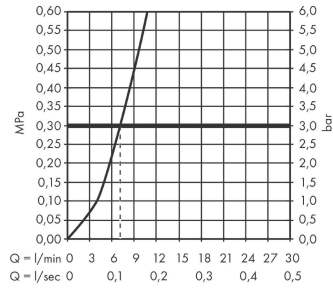

Scale drawing

Talis M54

Single lever kitchen mixer 270 with pull-out spout and sBox, single spray mode

Finish: **Stainless Steel Finish** Art. no. : **72809800**

Flowchart

Talis M54

Single lever kitchen mixer 270 with pull-out spout and sBox, single spray mode