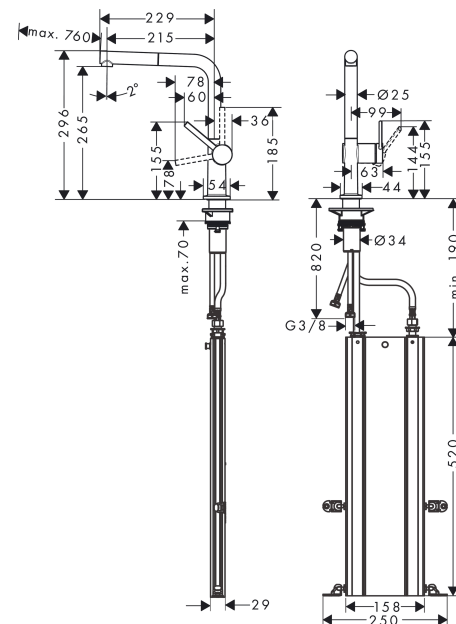

Talis M54

Single lever kitchen mixer 270 with pull-out spout and sBox, single spray mode

Finish: **Stainless Steel Finish** Art. no. : **72809800**

Description

product features

- Consists of: Single lever kitchen mixer, hose box
- ComfortZone 270 provides space for greater freedom of movement
- L-spout
- Swivel spout adjustable in 4 steps 60°, 110°, 150° or 360°
- laminar spray
- Maximum flow rate (at 3 bar): 7 l/min
- Operating pressure: min. 1 bar/max. 10 bar
- ceramic cartridge
- 3/8" hose connections
- integrated non-return valve
- sBox for quiet, smooth and protected hose guidance in the cabinet, under the countertop
- extension length up to 76 cm

Scale drawing

Talis M54

Single lever kitchen mixer 270 with pull-out spout and sBox, single spray mode

Finish: **Stainless Steel Finish** Art. no. : **72809800**

Flowchart

Talis M54

Single lever kitchen mixer 270 with pull-out spout and sBox, single spray mode

Finish: **Stainless Steel Finish** Art. no. : **72809800**

Exploded Drawing

Year of production: >12/19

Talis M54

Single lever kitchen mixer 270 with pull-out spout and sBox, single spray mode

Finish: **Stainless Steel Finish** Art. no. : **72809800**