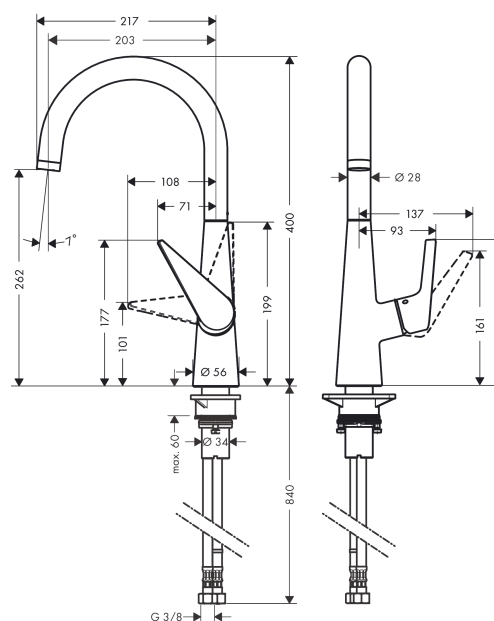

Talis M51
Single lever kitchen mixer 260, single spray mode
 Surfaces: **stainless steel finish** Art. no. : **72810800**

Description

product features

- ComfortZone 260 provides space for greater freedom of movement
- Swivel spout can be adjusted in 3 steps 110°, 150° or 360°
- normal spray
- Flow rate (at 3 bar) 10 l/min
- Operating pressure: min. 1 bar/max. 10 bar
- ceramic cartridge
- 3/8" hose connections
- WRAS 1704009
- WRAS 1704009
- WRAS 1704009

Article Details

Price excl. VAT

£ 358.33

Technology

Certificates

kiwa

Product image

Scale drawing