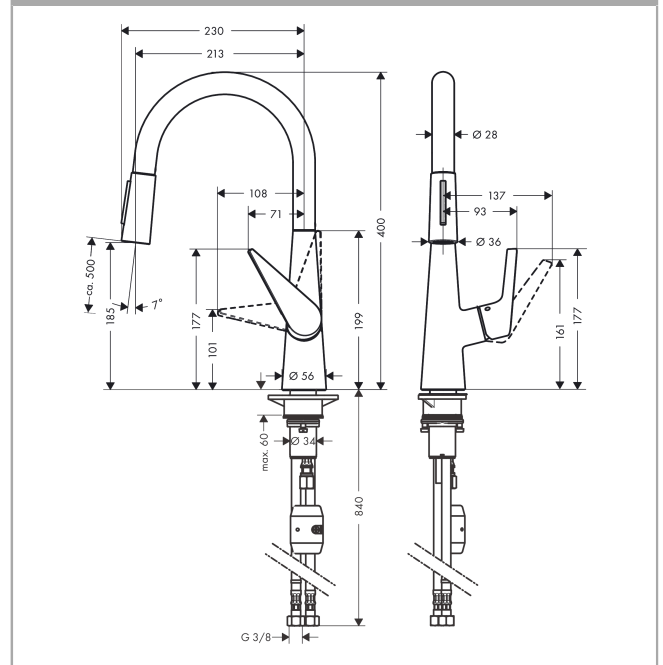

#### product features

- ComfortZone 200 provides space for greater freedom of movement
- Swivel spout adjustable in 2 steps to 110° or 150°
- laminar spray and spray jet
- lockable shower spray, spray return through pressing spray diverter
- MagFit magnetic shower support
- quick connect hose
- Flow rate (at 3 bar) 11 l/min
- Operating pressure: min. 1 bar/max. 10 bar
- ceramic cartridge
- 3/8" hose connections
- integrated non-return valve

### Scale drawing