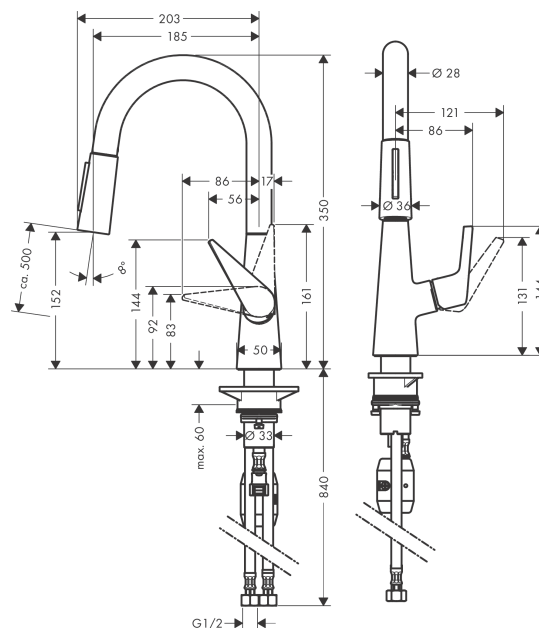

Scale drawing