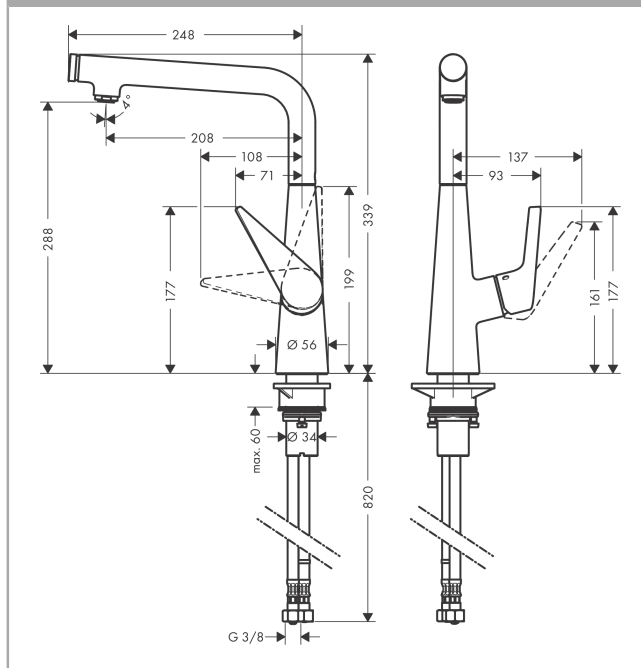

Talis Select M51
Single lever kitchen mixer 300, single spray mode
 Surfaces: **chrome** Art. no. : **72820000**

Description

product features

- ComfortZone 300 provides space for greater freedom of movement
- Swivel spout can be adjusted in 3 steps 110°, 150° or 360°
- normal spray
- Select button for a comfortable start/stop of the water flow
- Flow rate (at 3 bar) 8 l/min
- ceramic cartridge
- 3/8" hose connections
- integrated non-return valve
- winner of the iF product design award 2015

Article Details

Price excl. VAT

£ 395.83

Technology

Design awards

Product image

Scale drawing

Flowchart