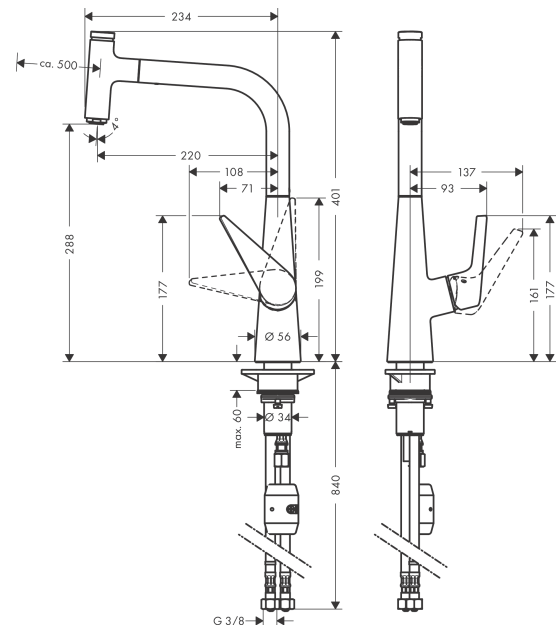

Talis Select M51

Single lever kitchen mixer 300 with pull-out spout, single spray mode

Surfaces: **stainless steel finish** Art. no. : **72821800**

Description

product features

- ComfortZone 300 provides space for greater freedom of movement
- Swivel spout adjustable in 2 steps to 110° or 150°
- normal spray
- Select button for a comfortable start/stop of the water flow
- MagFit magnetic shower support
- Flow rate (at 3 bar) 8 l/min
- ceramic cartridge
- 3/8" hose connections
- integrated non-return valve

Product image

Scale drawing

Talis Select M51

Single lever kitchen mixer 300 with pull-out spout, single spray mode

Surfaces: stainless steel finish Art. no. : 72821800

Flowchart