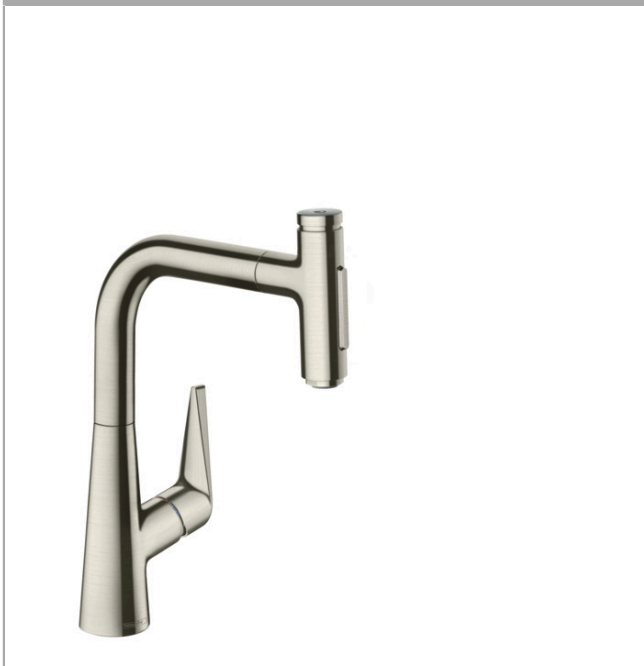

**Talis Select M51**  
**Single lever kitchen mixer with pull-out spray**  
 Finish: **Stainless Steel Finish** Art. no. : **72824800**

#### product features

- ComfortZone 220 provides space for greater freedom of movement
- Swivel spout adjustable in 2 steps to 110° or 150°
- laminar spray, shower spray
- lockable shower spray, spray returns through pressing spray diverter and spray returns automatically through handle closing
- Select button for a comfortable start/stop of the water flow
- MagFit magnetic shower support
- Maximum flow rate (at 3 bar): 7 l/min
- Operating pressure: min. 1 bar/max. 10 bar
- ceramic cartridge
- 3/8" hose connections
- integrated non-return valve
- extension length up to 50 cm

### Scale drawing

**Talis Select M51**  
**Single lever kitchen mixer with pull-out spray**  
 Finish: **Stainless Steel Finish** Art. no. : **72824800**

**Flowchart**

**Talis Select M51**  
**Single lever kitchen mixer with pull-out spray**  
 Finish: **Stainless Steel Finish** Art. no. : **72824800**

## Talis Select M51

Single lever kitchen mixer with pull-out spray

Finish: **Stainless Steel Finish** Art. no. : **72824800**