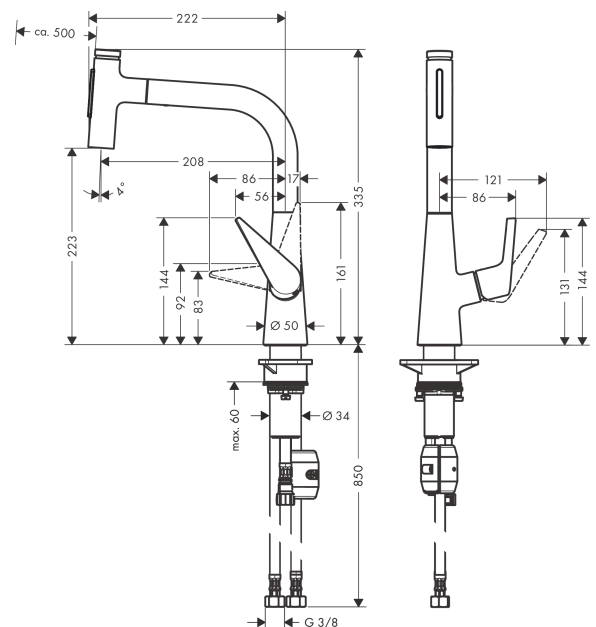

#### product features

- ComfortZone 220 provides space for greater freedom of movement
- Swivel spout adjustable in 2 steps to 110° or 150°
- laminar spray, shower spray
- lockable shower spray, spray returns through pressing spray diverter and spray returns automatically through handle closing
- Select button for a comfortable start/stop of the water flow
- MagFit magnetic shower support
- Maximum flow rate (at 3 bar): 7 l/min
- Operating pressure: min. 1 bar/max. 10 bar
- ceramic cartridge
- 3/8" hose connections
- integrated non-return valve
- extension length up to 50 cm

### Scale drawing

**Talis Select M51**  
**Single lever kitchen mixer with pull-out spray**  
 Finish: **Stainless Steel Finish** Art. no. : **72824800**

**Flowchart**

**Talis Select M51**  
**Single lever kitchen mixer with pull-out spray**  
 Finish: **Stainless Steel Finish** Art. no. : **72824800**