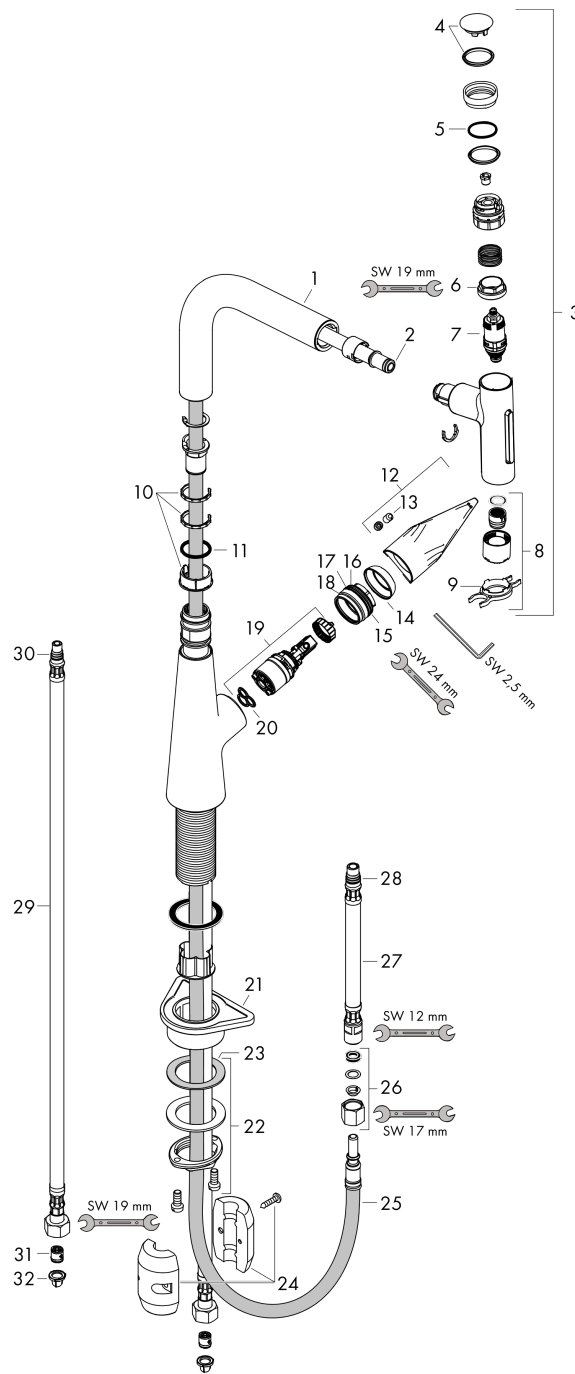

### Scale drawing

**Talis Select M51**  
**Single lever kitchen mixer with pull-out spray**  
 Finish: **Stainless Steel Finish** Art. no. : **72824800**

**Flowchart**

**Talis Select M51**  
**Single lever kitchen mixer with pull-out spray**  
 Finish: **Stainless Steel Finish** Art. no. : **72824800**

**Exploded Drawing**

Year of production: >10/19

## Talis Select M51

Single lever kitchen mixer with pull-out spray

Finish: **Stainless Steel Finish** Art. no. : **72824800**

### Spare part list

Year of production: >10/19

Pos.	Description	Art. no.	Price	PU
1	spout cpl.	93175800	-	1
2	O-ring 8x2	98112000	-	1
3	handspray	93410800	-	1
4	cover	92566880	-	1
5	O-Ring 14x1,5	98201000	-	1
6	nut	92567000	-	1
7	shut off unit	98463000	-	1
8	spray former	93342000	-	1
9	service tool	95910000	-	1
10	set of lever collars	98365000	-	1
11	O-ring 21x2,5	98211000	-	1
12	handle	93148800	-	1
13	screw cover	95704000	-	1
14	flange	95493800	-	1
15	nut	98864000	-	1
16	O-ring 23x2	98398000	-	1
17	O-ring 27x1,5	92527000	-	1
18	O-ring 25x1,5	98146000	-	1
19	cartridge, assy	97685000	-	1
20	seal	98865000	-	1
21	support	97523000	-	1
22	fixing set (Ø 34)	95049000	-	1
23	lever collar	97548000	-	1
24	weight	92500000	-	1
25	hose 1,50 m	92569000	-	1
26	squeezing connection	96099000	-	1
27	connection hose 600 mm M10x1	92568000	-	1
28	O-ring 8x1,75	97827000	-	1
29	connection hose 900 mm M8x0,75 G3/8	95372000	-	1
30	O-ring 7x1,5	98422000	-	1
31	non return valve DW 10	96456000	-	1
32	filter packing	95291000	-	1
a	Grease	90920000	-	1