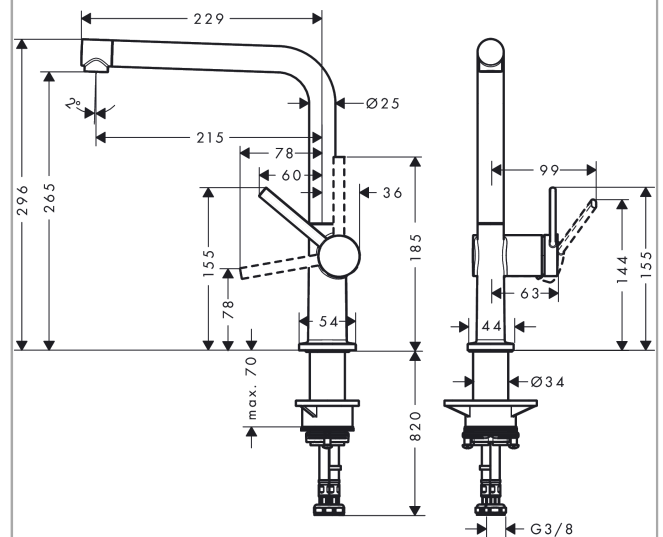

Talis M54

Single lever kitchen mixer 270, single spray mode
 Finish: **Stainless Steel Finish** Art. no. : **72840800**

Description

product features

- ComfortZone 270 provides space for greater freedom of movement
- L-spout
- Swivel spout adjustable in 4 steps 60°, 110°, 150° or 360°
- laminar spray
- Maximum flow rate (at 3 bar): 8.4 l/min
- Operating pressure: min. 1 bar/max. 10 bar
- ceramic cartridge
- 3/8" hose connections
- tap hole with Ø 35 mm required
- WRAS 2307036
- WRAS 2307036 - Approval letter 2307036

Scale drawing

Talis M54
Single lever kitchen mixer 270, single spray mode
 Finish: **Stainless Steel Finish** Art. no. : **72840800**

Flowchart

Talis M54

Single lever kitchen mixer 270, single spray mode

Finish: **Stainless Steel Finish** Art. no. : **72840800**

Exploded Drawing

Year of production: >12/19

Talis M54

Single lever kitchen mixer 270, single spray mode

Finish: **Stainless Steel Finish** Art. no. : **72840800**

Spare part list

Year of production: >12/19

Pos.	Description	Art. no.	Price	PU
1	spout cpl.	93758800	-	1
2	screw	97662000	-	1
3	spray former	93748000	-	1
4	service tool	93750000	-	1
5	O-Ring 14x2,5	98189000	-	1
6	axialring	97558000	-	1
7	handle	93736800	-	1
8	hollow set screw M5x5	98446000	-	1
9	screw cover	93735610	-	1
10	flange	93737800	-	1
11	nut	93738000	-	1
12	cartridge, assy	93760000	-	1
13	O-ring 36x3	98052000	-	1
14	support	97523000	-	1
15	fixing set (Ø 34)	95049000	-	1
16	lever collar	97548000	-	1
17	connection hose 900 mm M8x0,75 G3/8	93746000	-	1
18	O-ring 6,6x1,6	93019000	-	1