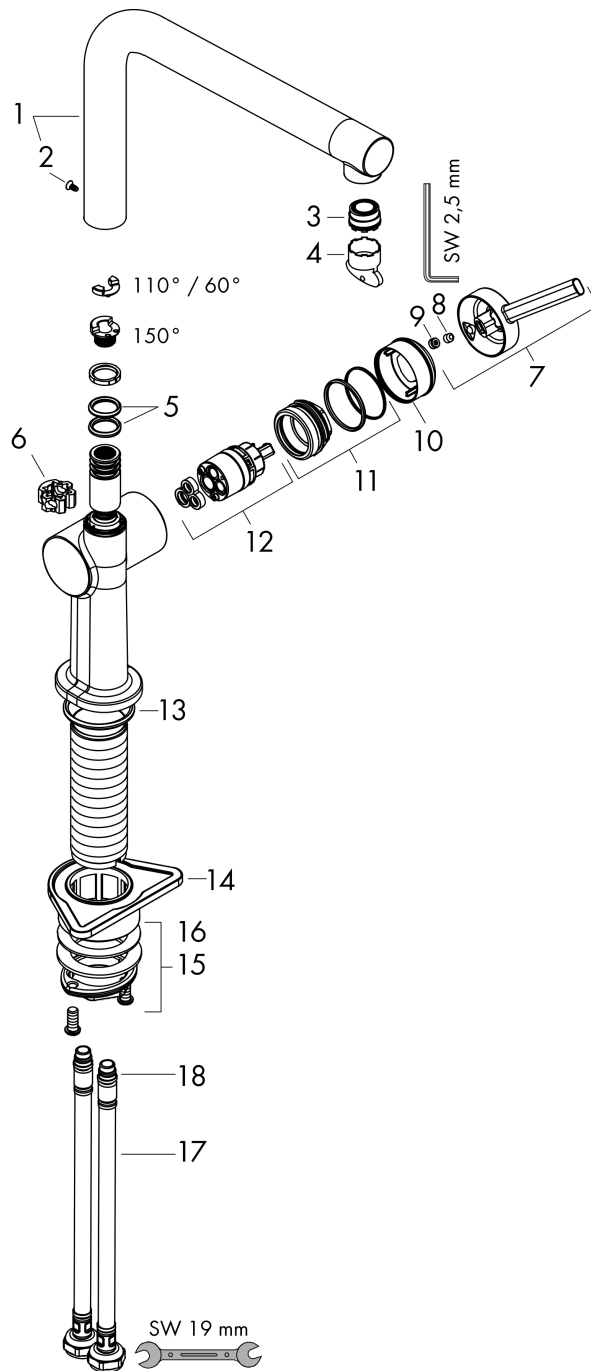

Talis M54

Single lever kitchen mixer 270, single spray mode
 Finish: **Stainless Steel Finish** Art. no. : **72840800**

Description

product features

- ComfortZone 270 provides space for greater freedom of movement
- L-spout
- Swivel spout adjustable in 4 steps 60°, 110°, 150° or 360°
- laminar spray
- Maximum flow rate (at 3 bar): 8.4 l/min
- Operating pressure: min. 1 bar/max. 10 bar
- ceramic cartridge
- 3/8" hose connections
- tap hole with Ø 35 mm required
- WRAS 2307036
- WRAS 2307036 - Approval letter 2307036

Scale drawing

Talis M54
Single lever kitchen mixer 270, single spray mode
 Finish: **Stainless Steel Finish** Art. no. : **72840800**

Flowchart

Talis M54

Single lever kitchen mixer 270, single spray mode

Finish: **Stainless Steel Finish** Art. no. : **72840800**

Exploded Drawing

Year of production: >12/19

Talis M54

Single lever kitchen mixer 270, single spray mode

Finish: **Stainless Steel Finish** Art. no. : **72840800**

Spare part list

Year of production: >12/19

Pos.	Description	Art. no.	Price	PU
1	spout cpl.	93758800	-	1
2	screw	97662000	-	1
3	spray former	93748000	-	1
4	service tool	93750000	-	1
5	O-Ring 14x2,5	98189000	-	1
6	axialring	97558000	-	1
7	handle	93736800	-	1
8	hollow set screw M5x5	98446000	-	1
9	screw cover	93735610	-	1
10	flange	93737800	-	1
11	nut	93738000	-	1
12	cartridge, assy	93760000	-	1
13	O-ring 36x3	98052000	-	1
14	support	97523000	-	1
15	fixing set (Ø 34)	95049000	-	1
16	lever collar	97548000	-	1
17	connection hose 900 mm M8x0,75 G3/8	93746000	-	1
18	O-ring 6,6x1,6	93019000	-	1