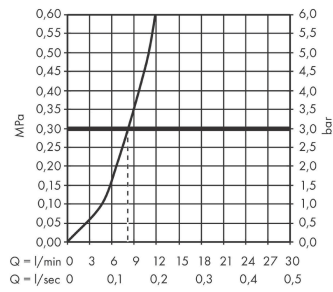

Talis M54

Single lever kitchen mixer 270, single spray mode
 Finish: **Stainless Steel Finish** Art. no. : **72840800**

Description

product features

- ComfortZone 270 provides space for greater freedom of movement
- L-spout
- Swivel spout adjustable in 4 steps 60°, 110°, 150° or 360°
- laminar spray
- Maximum flow rate (at 3 bar): 8.4 l/min
- Operating pressure: min. 1 bar/max. 10 bar
- ceramic cartridge
- 3/8" hose connections
- tap hole with Ø 35 mm required
- WRAS 2307036
- WRAS 2307036 - Approval letter 2307036

Scale drawing

Talis M54
Single lever kitchen mixer 270, single spray mode
 Finish: **Stainless Steel Finish** Art. no. : **72840800**

Flowchart

Talis M54

Single lever kitchen mixer 270, single spray mode

Finish: **Stainless Steel Finish** Art. no. : **72840800**