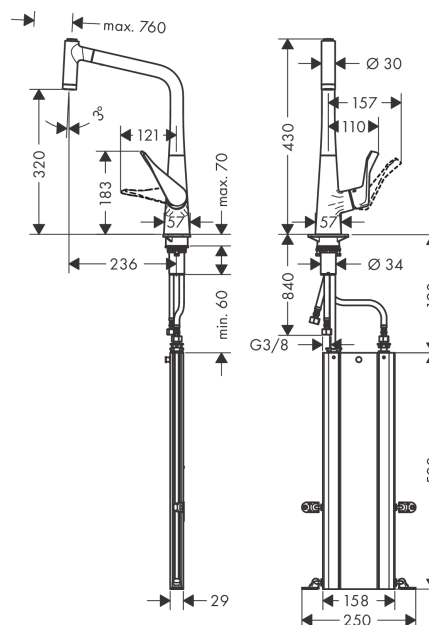

#### product features

- Consists of: hose box
- ComfortZone 320 provides space for greater freedom of movement
- Swivel spout adjustable in 2 steps to 110° or 150°
- laminar spray and spray jet
- lockable shower spray, spray return automatically through handle closing
- MagFit magnetic shower support
- Flow rate (at 3 bar) 8 l/min
- ceramic cartridge
- 3/8" hose connections
- integrated non-return valve
- operating pressure: min 1 bar / max. 10 bar
- for quiet, smooth and protected hose guidance in the cabinet, under the countertop, with extension length up to 76 cm

### Scale drawing