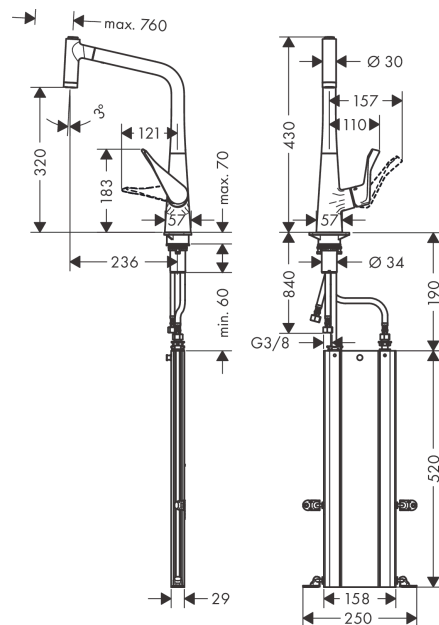

#### product features

- Consists of: hose box
- ComfortZone 320 provides space for greater freedom of movement
- Swivel spout adjustable in 2 steps to 110° or 150°
- laminar spray and spray jet
- lockable shower spray, spray return automatically through handle closing
- MagFit magnetic shower support
- Flow rate (at 3 bar) 8 l/min
- ceramic cartridge
- 3/8" hose connections
- integrated non-return valve
- operating pressure: min 1 bar / max. 10 bar
- for quiet, smooth and protected hose guidance in the cabinet, under the countertop, with extension length up to 76 cm

### Scale drawing