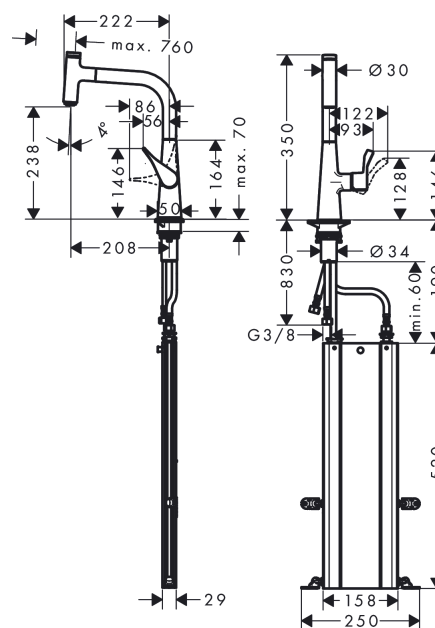

Scale drawing