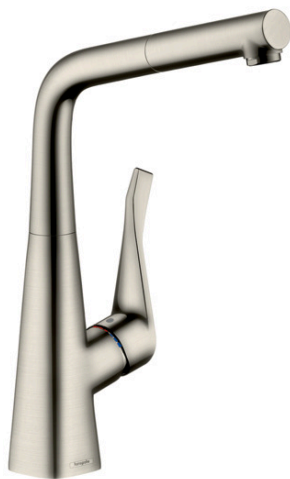

Metris M71

Single lever kitchen mixer 320 with pull-out spout and sBox, single spray mode

Surfaces: stainless steel finish Art. no. : 73812800

Description

product features

- Consists of: hose box
- ComfortZone 320 provides space for greater freedom of movement
- Swivel spout adjustable in 2 steps to 110° or 150°
- laminar spray
- MagFit magnetic shower support
- Flow rate (at 3 bar) 10 l/min
- ceramic cartridge
- 3/8" hose connections
- integrated non-return valve
- operating pressure: min 1 bar / max. 10 bar
- for quiet, smooth and protected hose guidance in the cabinet, under the countertop, with extension length up to 76 cm
- Significantly reduced splashing by soft start of the water flow

Article Details

Price excl. VAT

£ 579.17

Technology

Certificates

kiwa

Product image

Scale drawing

Metris M71

Single lever kitchen mixer 320 with pull-out spout and sBox, single spray mode

Surfaces: stainless steel finish Art. no. : 73812800

Flowchart