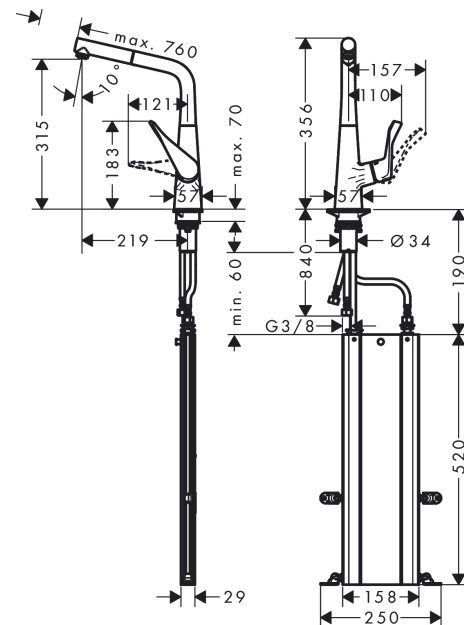

Metris M71

Single lever kitchen mixer 320 with pull-out spout and sBox, single spray mode

Surfaces: stainless steel finish Art. no. : 73812800

Description

product features

- Consists of: hose box
- ComfortZone 320 provides space for greater freedom of movement
- Swivel spout adjustable in 2 steps to 110° or 150°
- laminar spray
- MagFit magnetic shower support
- Flow rate (at 3 bar) 10 l/min
- ceramic cartridge
- 3/8" hose connections
- integrated non-return valve
- operating pressure: min 1 bar / max. 10 bar
- for quiet, smooth and protected hose guidance in the cabinet, under the countertop, with extension length up to 76 cm
- Significantly reduced splashing by soft start of the water flow

Article Details

Price excl. VAT

£ 579.17

Technology

Certificates

kiwa

Product image

Scale drawing

Metris M71

Single lever kitchen mixer 320 with pull-out spout and sBox, single spray mode

Surfaces: stainless steel finish Art. no. : 73812800

Flowchart