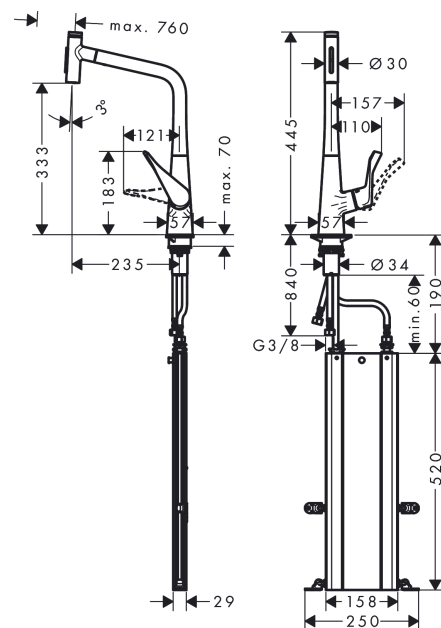

#### product features

- Consists of: hose box
- ComfortZone 320 provides space for greater freedom of movement
- Swivel spout adjustable in 2 steps to 110° or 150°
- laminar spray and spray jet
- lockable shower spray, spray returns through pressing spray diverter and spray returns automatically through handle closing
- Select button for a comfortable start/stop of the water flow
- MagFit magnetic shower support
- Flow rate (at 3 bar) 8 l/min
- Operating pressure: min. 1 bar/max. 10 bar
- ceramic cartridge
- 3/8" hose connections
- integrated non-return valve
- for quiet, smooth and protected hose guidance in the cabinet, under the countertop, with extension length up to 76 cm
- tap hole with Ø 35 mm required

### Scale drawing