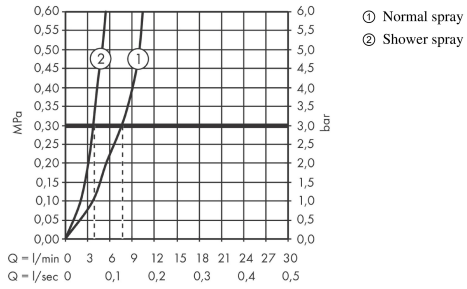

Metris Select M71

Single lever kitchen mixer 320 with pull-out spray and sBox, 2 spray modes

Surfaces: stainless steel finish Art. no. : 73816800

Flowchart

The consumption was measured in combination with the appropriate fittings (thermostat/mixer/in-wall valve) to reflect actual application in practice.