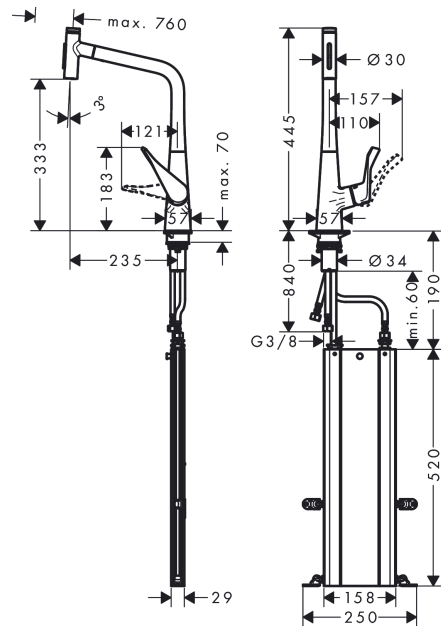

Metris Select M71

Single lever kitchen mixer 320 with pull-out spray and sBox, 2 spray modes

Surfaces: stainless steel finish Art. no. : 73816800

Description

product features

- Consists of: hose box
- ComfortZone 320 provides space for greater freedom of movement
- Swivel spout adjustable in 2 steps to 110° or 150°
- laminar spray and spray jet
- lockable shower spray, spray returns through pressing spray diverter and spray returns automatically through handle closing
- Select button for a comfortable start/stop of the water flow
- MagFit magnetic shower support
- Flow rate (at 3 bar) 8 l/min
- Operating pressure: min. 1 bar/max. 10 bar
- ceramic cartridge
- 3/8" hose connections
- integrated non-return valve
- for quiet, smooth and protected hose guidance in the cabinet, under the countertop, with extension length up to 76 cm
- tap hole with Ø 35 mm required

Article Details

Price excl. VAT

£ 650.00

Technology

Certificates

kiwa

Product image

Scale drawing

Metris Select M71

Single lever kitchen mixer 320 with pull-out spray and sBox, 2 spray modes

Surfaces: stainless steel finish Art. no. : 73816800

Flowchart

The consumption was measured in combination with the appropriate fittings (thermostat/mixer/in-wall valve) to reflect actual application in practice.