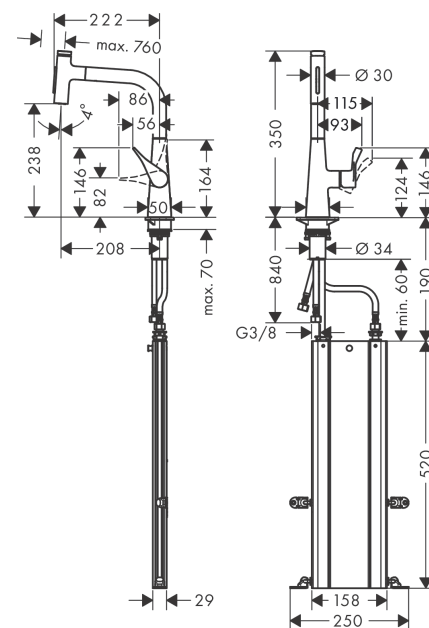

#### product features

- Consists of: hose box
- ComfortZone 240 provides space for greater freedom of movement
- L-spout
- Swivel spout adjustable in 2 steps to 110° or 150°
- laminar spray and spray jet
- lockable shower spray, spray returns through pressing spray diverter and spray returns automatically through handle closing
- Select button for a comfortable start/stop of the water flow
- MagFit magnetic shower support
- Flow rate (at 3 bar) 8 l/min
- Operating pressure: min. 1 bar/max. 10 bar
- ceramic cartridge
- 3/8" hose connections
- integrated non-return valve
- for quiet, smooth and protected hose guidance in the cabinet, under the countertop, with extension length up to 76 cm

### Scale drawing