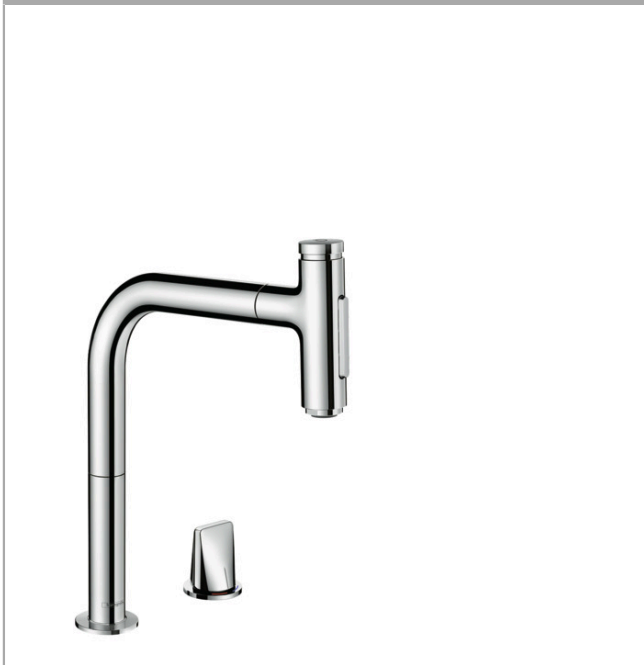

Metris Select M71

2-hole single lever kitchen mixer 200 with pull-out spray and sBox, 2 spray modes

Surfaces: chrome Art. no. : 73818000

Description

product features

- Consists of: 2-hole single lever kitchen mixer, control unit, hose box
- ComfortZone 200 provides space for greater freedom of movement
- Swivel spout adjustable in 2 steps to 110° or 150°
- flexible position of mixer controls, 2 tap holes with Ø 35 mm required
- laminar spray and spray jet
- lockable shower spray, spray returns through pressing spray diverter and spray returns automatically through handle closing
- Select button for a comfortable start/stop of the water flow
- MagFit magnetic shower support
- quick connect hose
- Flow rate (at 3 bar) 8 l/min
- Operating pressure: min. 1 bar/max. 10 bar
- ceramic cartridge
- 3/8" hose connections
- integrated non-return valve
- for quiet, smooth and protected hose guidance in the cabinet, under the countertop, with extension length up to 76 cm

Article Details

Price excl. VAT

£ 520.83

Technology

Product image

Scale drawing

Metris Select M71

2-hole single lever kitchen mixer 200 with pull-out spray and sBox, 2 spray modes

Surfaces: chrome Art. no. : 73818000

Flowchart

The consumption was measured in combination with the appropriate fittings (thermostat/mixer/in-wall valve) to reflect actual application in practice.