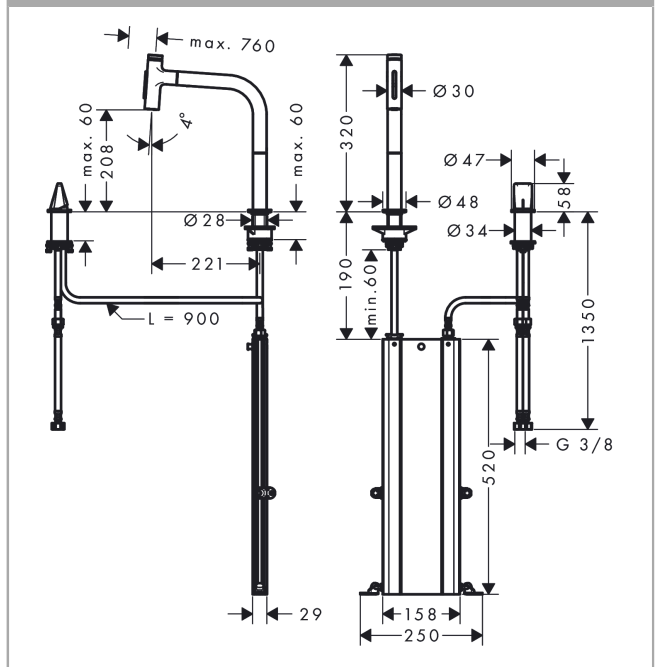

Metris Select M71

2-hole single lever kitchen mixer 200 with pull-out spray and sBox, 2 spray modes

Surfaces: chrome Art. no. : 73818000

Description

product features

- Consists of: 2-hole single lever kitchen mixer, control unit, hose box
- ComfortZone 200 provides space for greater freedom of movement
- Swivel spout adjustable in 2 steps to 110° or 150°
- flexible position of mixer controls, 2 tap holes with Ø 35 mm required
- laminar spray and spray jet
- lockable shower spray, spray returns through pressing spray diverter and spray returns automatically through handle closing
- Select button for a comfortable start/stop of the water flow
- MagFit magnetic shower support
- quick connect hose
- Flow rate (at 3 bar) 8 l/min
- Operating pressure: min. 1 bar/max. 10 bar
- ceramic cartridge
- 3/8" hose connections
- integrated non-return valve
- for quiet, smooth and protected hose guidance in the cabinet, under the countertop, with extension length up to 76 cm

Article Details

Price excl. VAT

£ 520.83

Technology

Product image

Scale drawing

Metris Select M71

2-hole single lever kitchen mixer 200 with pull-out spray and sBox, 2 spray modes

Surfaces: chrome Art. no. : 73818000

Flowchart

The consumption was measured in combination with the appropriate fittings (thermostat/mixer/in-wall valve) to reflect actual application in practice.