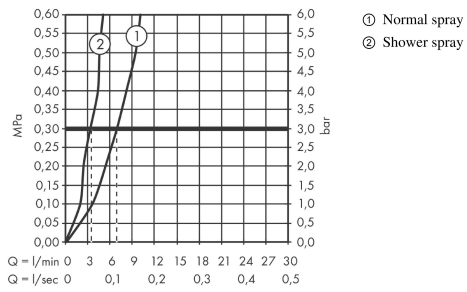

Metris Select M71

2-hole single lever kitchen mixer 200 with pull-out spray and sBox, 2 spray modes

Surfaces: chrome Art. no. : 73818000

Description

product features

- Consists of: 2-hole single lever kitchen mixer, control unit, hose box
- ComfortZone 200 provides space for greater freedom of movement
- Swivel spout adjustable in 2 steps to 110° or 150°
- flexible position of mixer controls, 2 tap holes with Ø 35 mm required
- laminar spray and spray jet
- lockable shower spray, spray returns through pressing spray diverter and spray returns automatically through handle closing
- Select button for a comfortable start/stop of the water flow
- MagFit magnetic shower support
- quick connect hose
- Flow rate (at 3 bar) 8 l/min
- Operating pressure: min. 1 bar/max. 10 bar
- ceramic cartridge
- 3/8" hose connections
- integrated non-return valve
- for quiet, smooth and protected hose guidance in the cabinet, under the countertop, with extension length up to 76 cm

Article Details

Price excl. VAT

£ 520.83

Technology

Product image

Scale drawing

Metris Select M71

2-hole single lever kitchen mixer 200 with pull-out spray and sBox, 2 spray modes

Surfaces: chrome Art. no. : 73818000

Flowchart

The consumption was measured in combination with the appropriate fittings (thermostat/mixer/in-wall valve) to reflect actual application in practice.