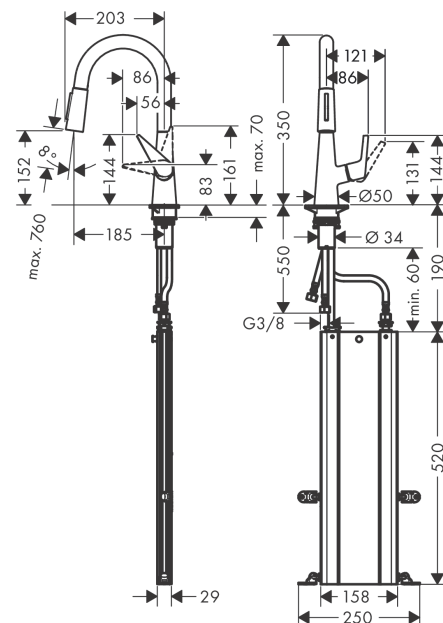

Talis M51

Single lever kitchen mixer 160 with pull-out spray and sBox, 2 spray modes

Surfaces: chrome Art. no. : 73850000

Description

product features

- Consists of: hose box
- ComfortZone 160 provides space for greater freedom of movement
- Swivel spout adjustable in 2 steps to 110° or 150°
- laminar spray and spray jet
- lockable shower spray, spray return through pressing spray diverter
- MagFit magnetic shower support
- Flow rate (at 3 bar) 8 l/min
- Operating pressure: min. 1 bar/max. 10 bar
- ceramic cartridge
- 3/8" hose connections
- integrated non-return valve
- for quiet, smooth and protected hose guidance in the cabinet, under the countertop, with extension length up to 76 cm

Article Details

Price excl. VAT

£ 379.17

Technology

Certificates

kiwa

Product image

Scale drawing

Talis M51

Single lever kitchen mixer 160 with pull-out spray and sBox, 2 spray modes

Surfaces: chrome Art. no. : 73850000

Flowchart