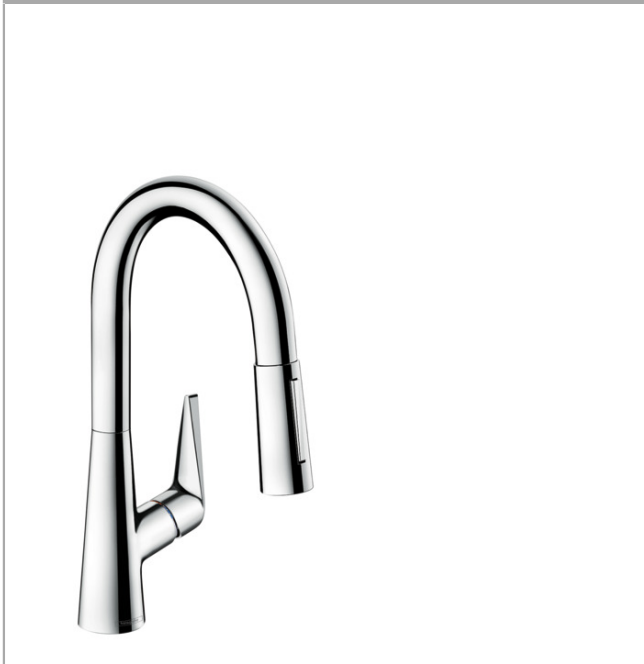

Talis M51

Single lever kitchen mixer 160 with pull-out spray and sBox, 2 spray modes

Surfaces: chrome Art. no. : 73850000

Description

product features

- Consists of: hose box
- ComfortZone 160 provides space for greater freedom of movement
- Swivel spout adjustable in 2 steps to 110° or 150°
- laminar spray and spray jet
- lockable shower spray, spray return through pressing spray diverter
- MagFit magnetic shower support
- Flow rate (at 3 bar) 8 l/min
- Operating pressure: min. 1 bar/max. 10 bar
- ceramic cartridge
- 3/8" hose connections
- integrated non-return valve
- for quiet, smooth and protected hose guidance in the cabinet, under the countertop, with extension length up to 76 cm

Article Details

Price excl. VAT

£ 379.17

Technology

Certificates

kiwa

Product image

Scale drawing

Talis M51

Single lever kitchen mixer 160 with pull-out spray and sBox, 2 spray modes

Surfaces: chrome Art. no. : 73850000

Flowchart