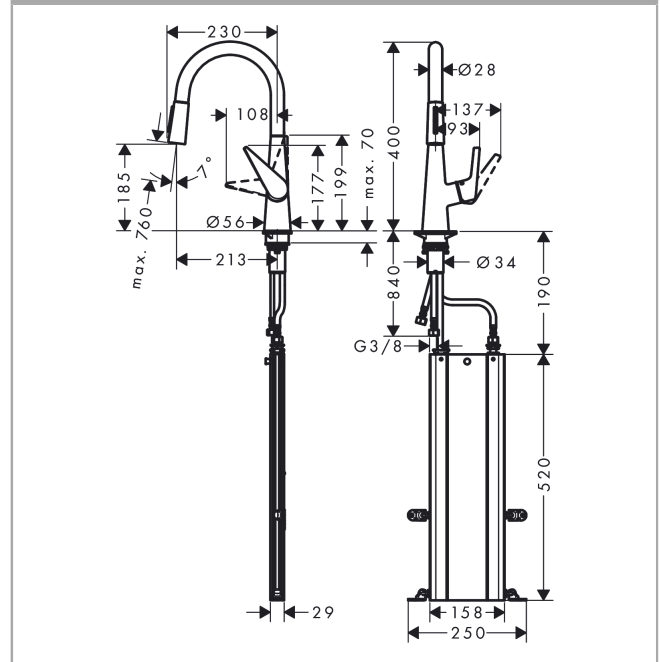

Talis M51

Single lever kitchen mixer 200 with pull-out spray and sBox, 2 spray modes

Surfaces: stainless steel finish Art. no. : 73851800

Description

product features

- Consists of: hose box
- ComfortZone 200 provides space for greater freedom of movement
- Swivel spout adjustable in 2 steps to 110° or 150°
- laminar spray and spray jet
- lockable shower spray, spray return through pressing spray diverter
- MagFit magnetic shower support
- Flow rate (at 3 bar) 8 l/min
- Operating pressure: min. 1 bar/max. 10 bar
- ceramic cartridge
- 3/8" hose connections
- integrated non-return valve
- operating pressure: min 1 bar / max. 10 bar
- for quiet, smooth and protected hose guidance in the cabinet, under the countertop, with extension length up to 76 cm

Article Details

Price excl. VAT

£ 554.17

Technology

Certificates

kiwa

Product image

Scale drawing

Talis M51

Single lever kitchen mixer 200 with pull-out spray and sBox, 2 spray modes

Surfaces: stainless steel finish Art. no. : 73851800

Flowchart