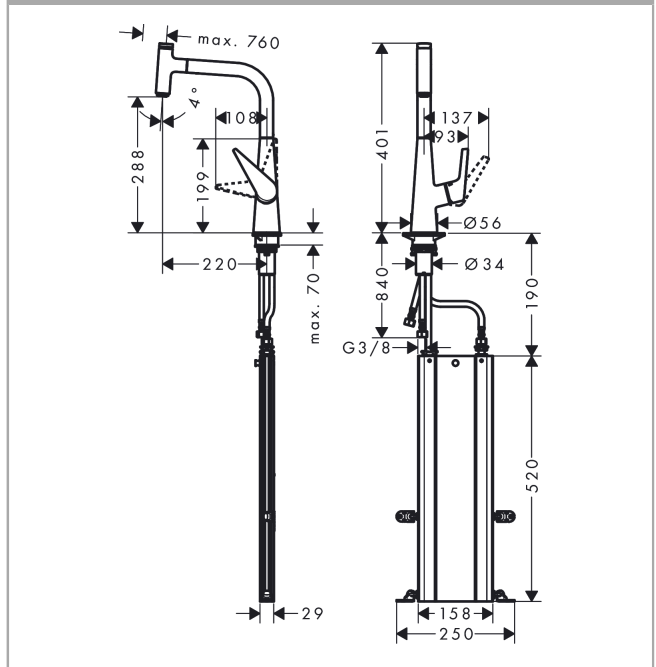

Talis Select M51

Single lever kitchen mixer 300 with pull-out spout and sBox, single spray mode

Surfaces: chrome Art. no. : 73853000

Description

product features

- Consists of: hose box
- ComfortZone 300 provides space for greater freedom of movement
- Swivel spout adjustable in 2 steps to 110° or 150°
- normal spray
- Select button for a comfortable start/stop of the water flow
- MagFit magnetic shower support
- quick connect hose
- Flow rate (at 3 bar) 8 l/min
- Operating pressure: min. 1 bar/max. 10 bar
- ceramic cartridge
- 3/8" hose connections
- integrated non-return valve
- operating pressure: min 1 bar / max. 10 bar
- for quiet, smooth and protected hose guidance in the cabinet, under the countertop, with extension length up to 76 cm

Article Details

Price excl. VAT

£ 500.00

Technology

Certificates

kiwa

Product image

Scale drawing

Talis Select M51

Single lever kitchen mixer 300 with pull-out spout and sBox, single spray mode

Surfaces: chrome Art. no. : 73853000

Flowchart