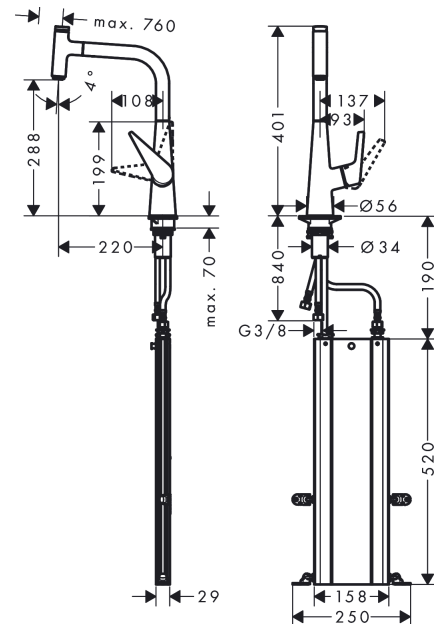

#### product features

- Consists of: hose box
- ComfortZone 300 provides space for greater freedom of movement
- Swivel spout adjustable in 2 steps to 110° or 150°
- normal spray
- Select button for a comfortable start/stop of the water flow
- MagFit magnetic shower support
- quick connect hose
- Flow rate (at 3 bar) 8 l/min
- Operating pressure: min. 1 bar/max. 10 bar
- ceramic cartridge
- 3/8" hose connections
- integrated non-return valve
- operating pressure: min 1 bar / max. 10 bar
- for quiet, smooth and protected hose guidance in the cabinet, under the countertop, with extension length up to 76 cm

### Scale drawing