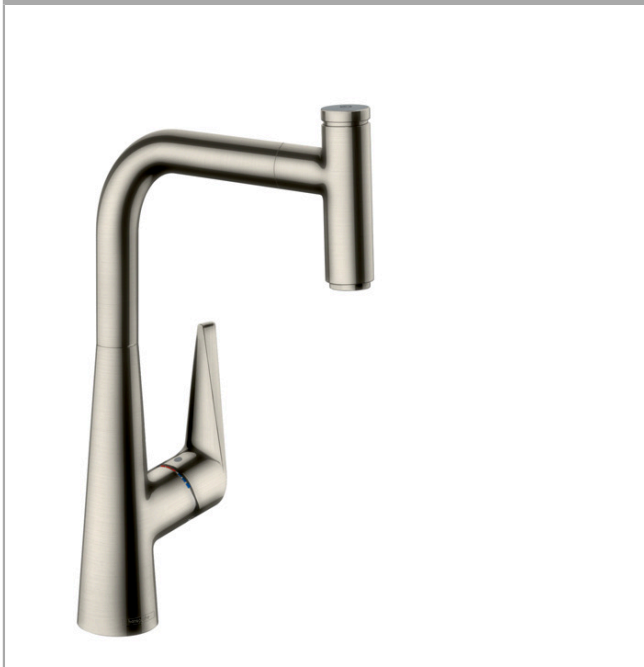

Talis Select M51

Single lever kitchen mixer 300 with pull-out spout and sBox, single spray mode

Surfaces: stainless steel finish Art. no. : 73853800

Description

product features

- Consists of: hose box
- ComfortZone 300 provides space for greater freedom of movement
- Swivel spout adjustable in 2 steps to 110° or 150°
- normal spray
- Select button for a comfortable start/stop of the water flow
- MagFit magnetic shower support
- quick connect hose
- Flow rate (at 3 bar) 8 l/min
- Operating pressure: min. 1 bar/max. 10 bar
- ceramic cartridge
- 3/8" hose connections
- integrated non-return valve
- operating pressure: min 1 bar / max. 10 bar
- for quiet, smooth and protected hose guidance in the cabinet, under the countertop, with extension length up to 76 cm

Article Details

Price excl. VAT

£ 666.67

Technology

Certificates

kiwa

Product image