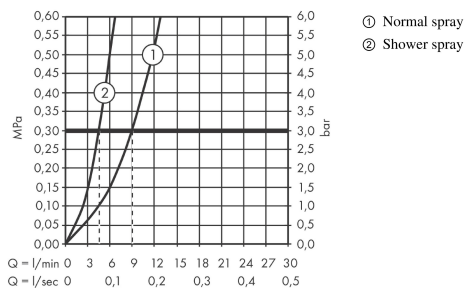

Talis Select M51
Single lever kitchen mixer 300 with pull-out spray and sBox, 2 spray modes
 Surfaces: **chrome** Art. no. : **73867000**

Description

product features

- Consists of: hose box
- ComfortZone 300 provides space for greater freedom of movement
- Swivel spout adjustable in 2 steps to 110° or 150°
- laminar spray and spray jet
- lockable shower spray, spray returns through pressing spray diverter and spray returns automatically through handle closing
- Select button for a comfortable start/stop of the water flow
- MagFit magnetic shower support
- Flow rate (at 3 bar) 8 l/min
- Operating pressure: min. 1 bar/max. 10 bar
- ceramic cartridge
- 3/8" hose connections
- integrated non-return valve
- for quiet, smooth and protected hose guidance in the cabinet, under the countertop, with extension length up to 76 cm

Article Details

Price excl. VAT

£ 479.17

Technology

Certificates

kiwa

Product image

Scale drawing

Talis Select M51
Single lever kitchen mixer 300 with pull-out spray and sBox, 2 spray modes
 Surfaces: **chrome** Art. no. : **73867000**

Flowchart

The consumption was measured in combination with the appropriate fittings (thermostat/mixer/in-wall valve) to reflect actual application in practice.