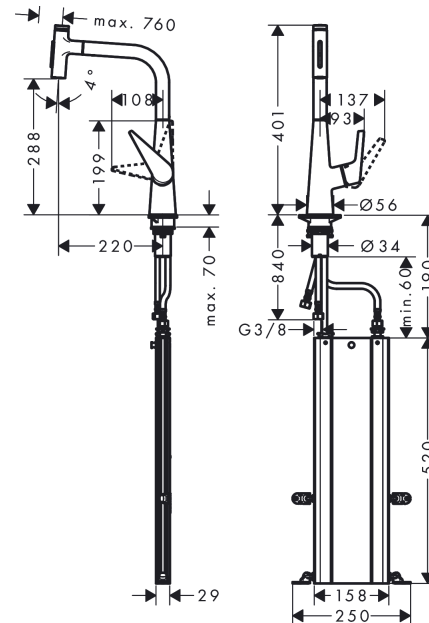

Talis Select M51
Single lever kitchen mixer 300 with pull-out spray and sBox, 2 spray modes
 Surfaces: **chrome** Art. no. : **73867000**

Description

product features

- Consists of: hose box
- ComfortZone 300 provides space for greater freedom of movement
- Swivel spout adjustable in 2 steps to 110° or 150°
- laminar spray and spray jet
- lockable shower spray, spray returns through pressing spray diverter and spray returns automatically through handle closing
- Select button for a comfortable start/stop of the water flow
- MagFit magnetic shower support
- Flow rate (at 3 bar) 8 l/min
- Operating pressure: min. 1 bar/max. 10 bar
- ceramic cartridge
- 3/8" hose connections
- integrated non-return valve
- for quiet, smooth and protected hose guidance in the cabinet, under the countertop, with extension length up to 76 cm

Article Details

Price excl. VAT

£ 479.17

Technology

Certificates

kiwa

Product image

Scale drawing

Talis Select M51
Single lever kitchen mixer 300 with pull-out spray and sBox, 2 spray modes
 Surfaces: **chrome** Art. no. : **73867000**

Flowchart

The consumption was measured in combination with the appropriate fittings (thermostat/mixer/in-wall valve) to reflect actual application in practice.