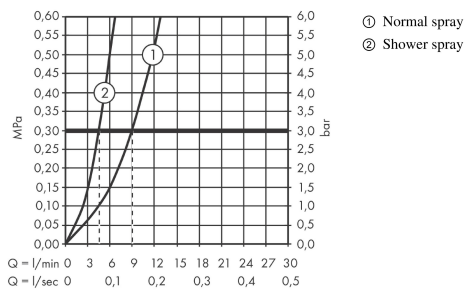

Talis Select M51

Single lever kitchen mixer 300 with pull-out spray and sBox, 2 spray modes

Surfaces: stainless steel finish Art. no. : 73867800

Description

product features

- Consists of: hose box
- ComfortZone 300 provides space for greater freedom of movement
- Swivel spout adjustable in 2 steps to 110° or 150°
- laminar spray and spray jet
- lockable shower spray, spray returns through pressing spray diverter and spray returns automatically through handle closing
- Select button for a comfortable start/stop of the water flow
- MagFit magnetic shower support
- Flow rate (at 3 bar) 8 l/min
- Operating pressure: min. 1 bar/max. 10 bar
- ceramic cartridge
- 3/8" hose connections
- integrated non-return valve
- for quiet, smooth and protected hose guidance in the cabinet, under the countertop, with extension length up to 76 cm

Article Details

Price excl. VAT

£ 604.17

Technology

Certificates

kiwa

Product image

Scale drawing

Talis Select M51
Single lever kitchen mixer 300 with pull-out spray and sBox, 2 spray modes
 Surfaces: **stainless steel finish** Art. no. : **73867800**

Flowchart

The consumption was measured in combination with the appropriate fittings (thermostat/mixer/in-wall valve) to reflect actual application in practice.