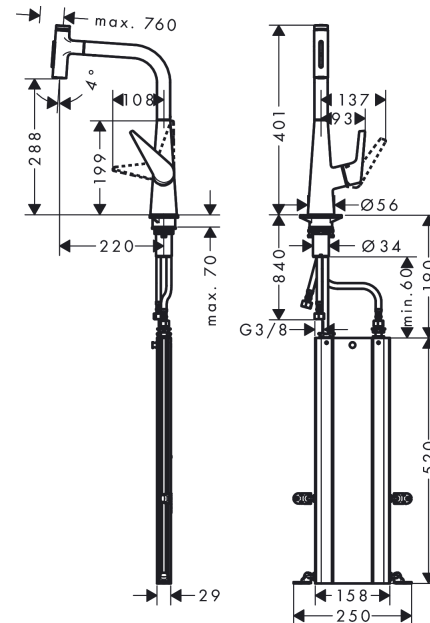

Talis Select M51

Single lever kitchen mixer 300 with pull-out spray and sBox, 2 spray modes

Surfaces: stainless steel finish Art. no. : 73867800

Description

product features

- Consists of: hose box
- ComfortZone 300 provides space for greater freedom of movement
- Swivel spout adjustable in 2 steps to 110° or 150°
- laminar spray and spray jet
- lockable shower spray, spray returns through pressing spray diverter and spray returns automatically through handle closing
- Select button for a comfortable start/stop of the water flow
- MagFit magnetic shower support
- Flow rate (at 3 bar) 8 l/min
- Operating pressure: min. 1 bar/max. 10 bar
- ceramic cartridge
- 3/8" hose connections
- integrated non-return valve
- for quiet, smooth and protected hose guidance in the cabinet, under the countertop, with extension length up to 76 cm

Article Details

Price excl. VAT

£ 604.17

Technology

Certificates

kiwa

Product image

Scale drawing

Talis Select M51
Single lever kitchen mixer 300 with pull-out spray and sBox, 2 spray modes
 Surfaces: **stainless steel finish** Art. no. : **73867800**

Flowchart

The consumption was measured in combination with the appropriate fittings (thermostat/mixer/in-wall valve) to reflect actual application in practice.