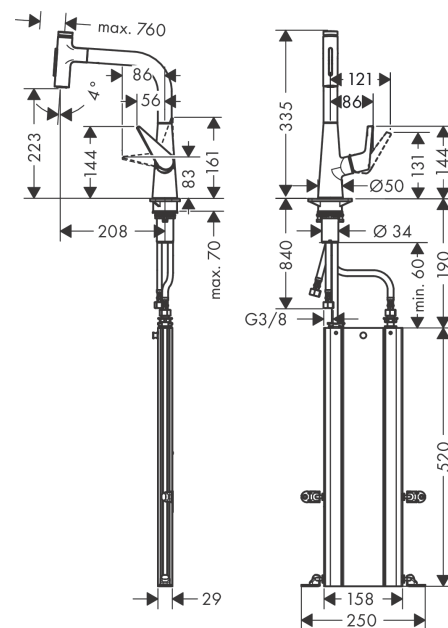

Talis Select M51

Single lever kitchen mixer 220 with pull-out spray and sBox, 2 spray modes

Surfaces: chrome Art. no. : 73868000

Description

product features

- Consists of: hose box
- ComfortZone 220 provides space for greater freedom of movement
- Swivel spout adjustable in 2 steps to 110° or 150°
- laminar spray and spray jet
- lockable shower spray, spray returns through pressing spray diverter and spray returns automatically through handle closing
- Select button for a comfortable start/stop of the water flow
- MagFit magnetic shower support
- quick connect hose
- Flow rate (at 3 bar) 8 l/min
- Operating pressure: min. 1 bar/max. 10 bar
- ceramic cartridge
- 3/8" hose connections
- integrated non-return valve
- for quiet, smooth and protected hose guidance in the cabinet, under the countertop, with extension length up to 76 cm

Article Details

Price excl. VAT

£ 433.33

Technology

Certificates

kiwa

Product image

Scale drawing

Talis Select M51
Single lever kitchen mixer 220 with pull-out spray and sBox, 2 spray modes
 Surfaces: **chrome** Art. no. : **73868000**

Flowchart

The consumption was measured in combination with the appropriate fittings (thermostat/mixer/in-wall valve) to reflect actual application in practice.