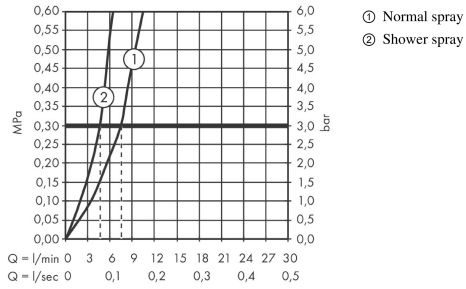

Talis Select M51

Single lever kitchen mixer 220 with pull-out spray and sBox, 2 spray modes

Surfaces: chrome Art. no. : 73868000

Description

product features

- Consists of: hose box
- ComfortZone 220 provides space for greater freedom of movement
- Swivel spout adjustable in 2 steps to 110° or 150°
- laminar spray and spray jet
- lockable shower spray, spray returns through pressing spray diverter and spray returns automatically through handle closing
- Select button for a comfortable start/stop of the water flow
- MagFit magnetic shower support
- quick connect hose
- Flow rate (at 3 bar) 8 l/min
- Operating pressure: min. 1 bar/max. 10 bar
- ceramic cartridge
- 3/8" hose connections
- integrated non-return valve
- for quiet, smooth and protected hose guidance in the cabinet, under the countertop, with extension length up to 76 cm

Article Details

Price excl. VAT

£ 433.33

Technology

Certificates

kiwa

Product image

Scale drawing

Talis Select M51
Single lever kitchen mixer 220 with pull-out spray and sBox, 2 spray modes
 Surfaces: **chrome** Art. no. : **73868000**

Flowchart

The consumption was measured in combination with the appropriate fittings (thermostat/mixer/in-wall valve) to reflect actual application in practice.