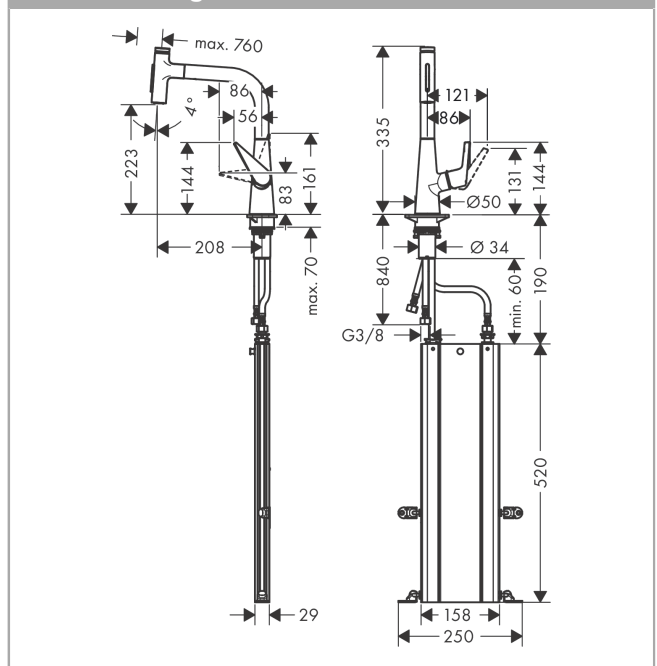

Scale drawing