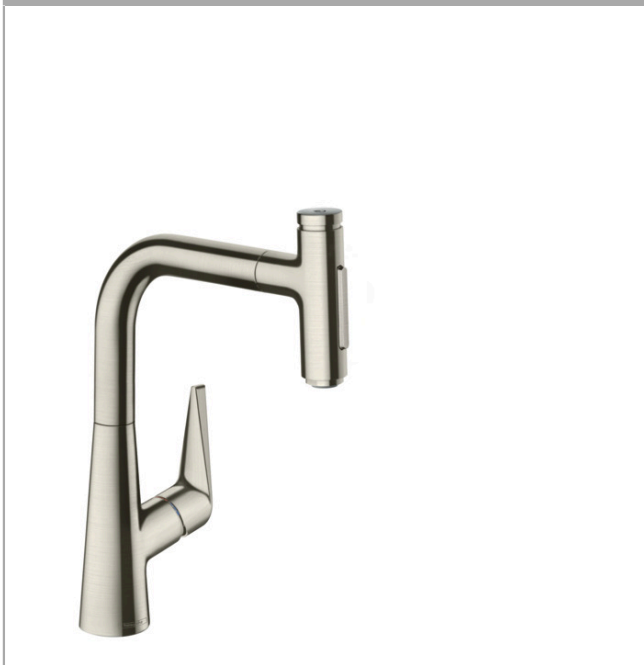

Talis Select M51

Single lever kitchen mixer 220 with pull-out spray and sBox, 2 spray modes

Surfaces: stainless steel finish Art. no. : 73868800

Description

product features

- Consists of: hose box
- ComfortZone 220 provides space for greater freedom of movement
- Swivel spout adjustable in 2 steps to 110° or 150°
- laminar spray and spray jet
- lockable shower spray, spray returns through pressing spray diverter and spray returns automatically through handle closing
- Select button for a comfortable start/stop of the water flow
- MagFit magnetic shower support
- quick connect hose
- Flow rate (at 3 bar) 8 l/min
- Operating pressure: min. 1 bar/max. 10 bar
- ceramic cartridge
- 3/8" hose connections
- integrated non-return valve
- for quiet, smooth and protected hose guidance in the cabinet, under the countertop, with extension length up to 76 cm

Article Details

Price excl. VAT

£ 545.83

Technology

Certificates

kiwa

Product image