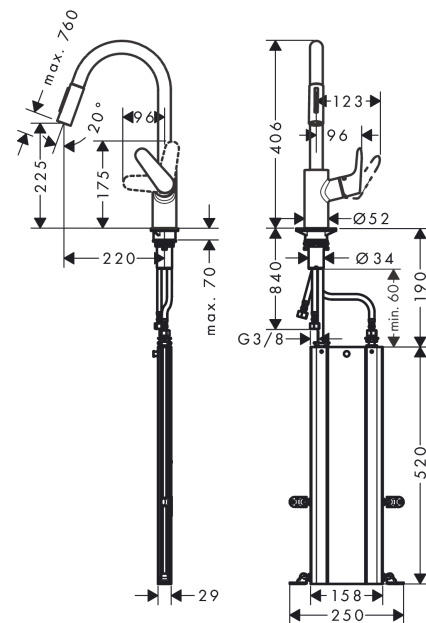

#### product features

- Consists of: hose box
- ComfortZone 240 provides space for greater freedom of movement
- Swivel spout adjustable in 2 steps to 110° or 150°
- laminar spray and spray jet
- lockable shower spray, spray return through pressing spray diverter
- MagFit magnetic shower support
- Flow rate (at 3 bar) 9.5 l/min
- Operating pressure: min. 1 bar/max. 10 bar
- ceramic cartridge
- 3/8" hose connections
- integrated non-return valve
- operating pressure: min 1 bar / max. 10 bar
- for quiet, smooth and protected hose guidance in the cabinet, under the countertop, with extension length up to 76 cm

### Scale drawing