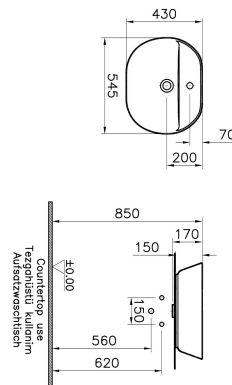

Name	Geo Oval Washbasin
Collection	Geo
Colour	White
Designer	Pentagon Design
Size	55 cm
Tap Hole Options	1 Tap Hole
Shape	Oval
Countertop Usage	Suitable
Overflow Hole	Yes
Segments	Middle

Product Code: 7428B003-0001

Description

55 cm

VitrA reserves the right to make changes in products and technical details without prior notice.

All drawings contain the necessary measurements which are subject to standard tolerances. For exact measurements, in particular for customized installation scenarios, it can only be taken from the finished ceramic product.