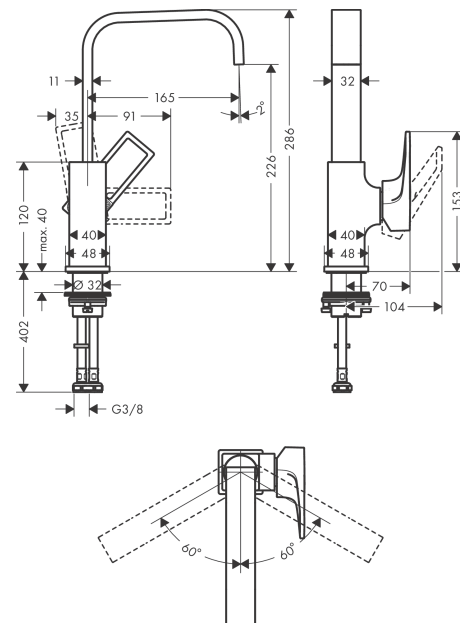

Metropol

Single lever basin mixer 230 with loop handle and push-open waste

Surfaces: **chrome** Art. no. : **74511000**

Description

product features

- Consists of: single lever basin mixer, waste set
- ComfortZone 230 provides space for greater freedom of movement
- free-standing installation
- spout 165 mm long
- Swivel spout 120°
- normal spray
- Flow rate (at 3 bar): 5 l/min
- Min. operating pressure: 1 bar
- Max. operating pressure: 10 bar
- ceramic cartridge
- push-open waste 1¼"
- Material waste set: metal
- bottom-side at the base body (not suitable for wash bowls)
- WRAS 1903349
- Kiwa UK 1903729

Article Details

Price excl. VAT

£ 404.17

Technology

Design awards

Certificates

Product image

Scale drawing

Metropol

Single lever basin mixer 230 with loop handle and push-open waste

Surfaces: **chrome** Art. no. : **74511000**

Flowchart