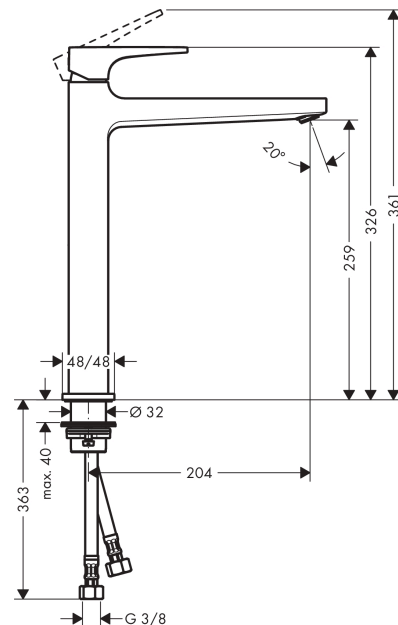

### Scale drawing

**Metropol**

**Single basin mixer 260 with loop handle for wash bowls with push-open waste**

Surfaces: **chrome** Art. no. : **74512000**

**Flowchart**